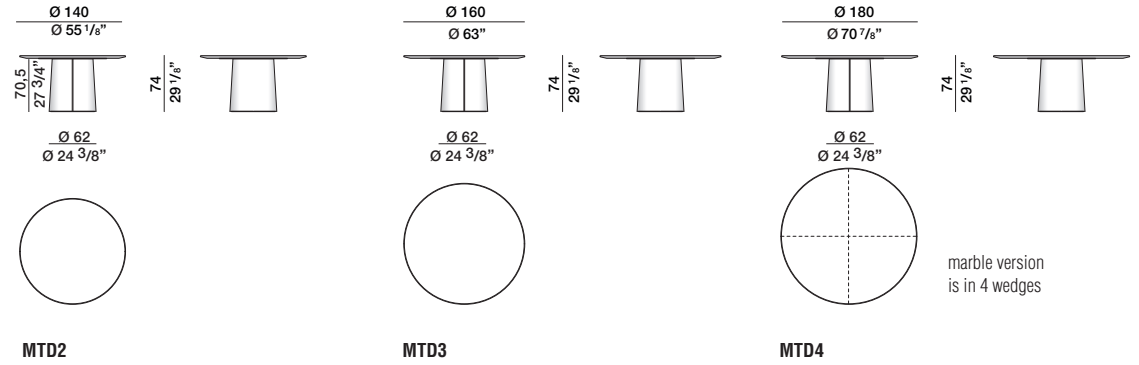

## DATASHEET

REGISTERED  
DESIGN

IV.2024

**DIMENSIONS**

**Notes**

No reductions of any kind or changes to the types are possible.

**round dining tables**

**round dining tables**

**Requirement to consider before the sales offer:**  
The table Ø 250 has a maximum weight of **500 kg** without the lazy Susan and **635 kg** with the lazy Susan Ø 170. The customer alone is responsible for checking the actual capacity of the floor slab and/or paving where the table will be located, since the weight is concentrated in a diameter of 80 cm. Molteni&C S.p.A. is not liable for any damage to property and/or people.

**Lazy Susan Ø 80 th 4**  
for dining tables Ø 160 / Ø 180

**Lazy Susan Ø 100 th 4**  
for dining tables Ø 180

**Lazy Susan Ø 120 th 4**  
for dining tables Ø 200

**Lazy Susan Ø 170 th 4**  
for dining table Ø 250

## DIMENSIONS