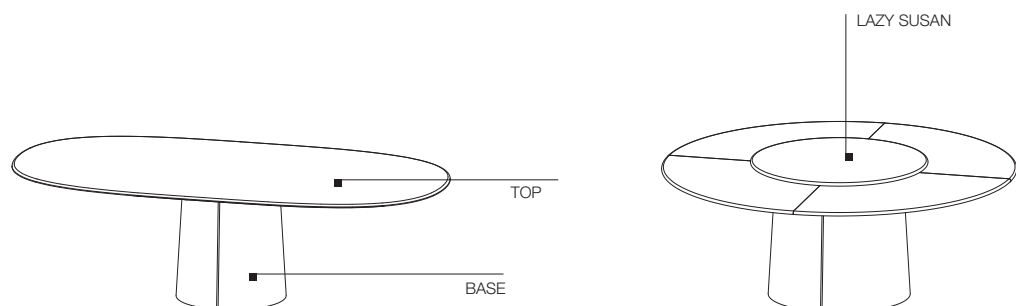

TECHNICAL INFORMATION

WOOD BASE

Internal metal structure with steel counterweights (where necessary). Curved outer shell made of moulded, edge-glued medium-density fibreboard covered in wood veneer.

LACQUERED/BURNISHED BASE

Internal metal structure with steel counterweights (where necessary).

Curved outer shell made of moulded rigid polyurethane painted in the colours in the Molteni&C range. For lounge tables Ø 200 and 250, curved outer shell made of medium-density moulded fibreboard, painted.

SHINY STEEL BASE

Internal metal structure with steel counterweights (where necessary).

Curved moulded shell made of rigid polyurethane covered with shiny steel sheet.

For lounge tables Ø 200 and 250, curved shell made of medium-density moulded fibreboard, covered with shiny steel sheet.

WOOD OR LACQUERED TOP

Medium-density fibreboard panel covered with wood veneer or painted in the colours in the Molteni&C range.

MARBLE TOP

Marble with shiny or matt surface treatment.

Support in black melamine-faced wood particle board or in anthracite painted medium density fiberboard.

For the Ø 250 the top support is a welded and black painted steel frame.

MARBLE LAZY SUSAN

Marble with shiny or matt surface treatment. Rotating mechanism in anodised aluminum with details in different materials.

DATASHEET

REGISTERED
DESIGN

IV.2024