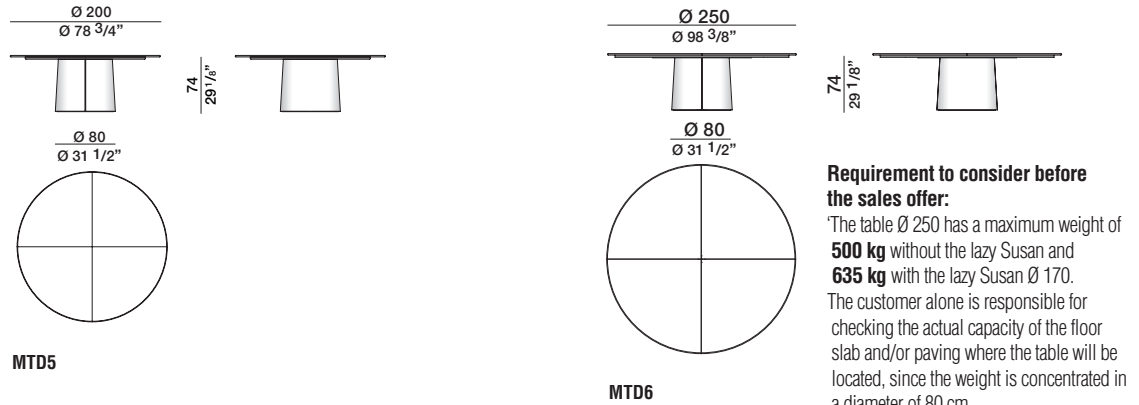

## DATASHEET

REGISTERED  
DESIGN

IV.2024

**DIMENSIONS**

**Notes**

No reductions of any kind or changes to the types are possible.

**round dining tables**

**round dining tables**

**Requirement to consider before the sales offer:**  
The table Ø 250 has a maximum weight of **500 kg** without the lazy Susan and **635 kg** with the lazy Susan Ø 170. The customer alone is responsible for checking the actual capacity of the floor slab and/or paving where the table will be located, since the weight is concentrated in a diameter of 80 cm. Molteni&C S.p.A. is not liable for any damage to property and/or people.

## DIMENSIONS