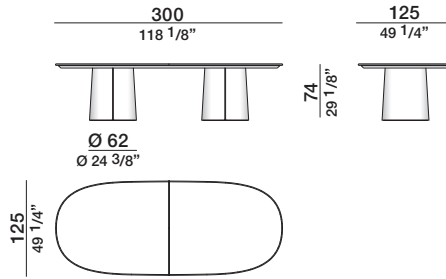

## DIMENSIONS

### round lounge table H 74

## DATASHEET

REGISTERED  
DESIGN

IV.2024

**DIMENSIONS**

**oval dining tables  
with double base**

**MT03**

**oval dining tables  
with double base**

**MT04**