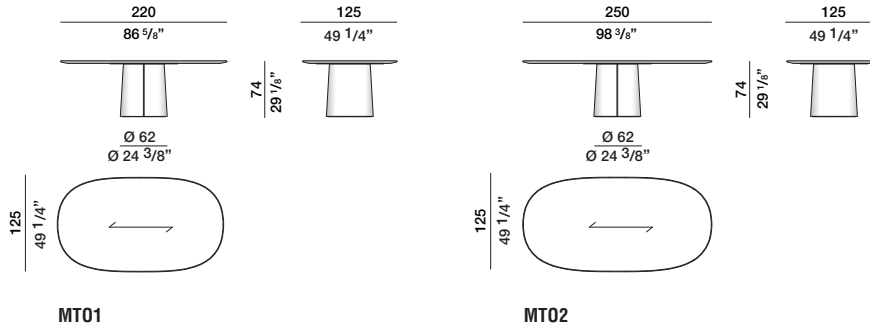

DIMENSIONS

oval dining tables

Molteni & C

4—
5