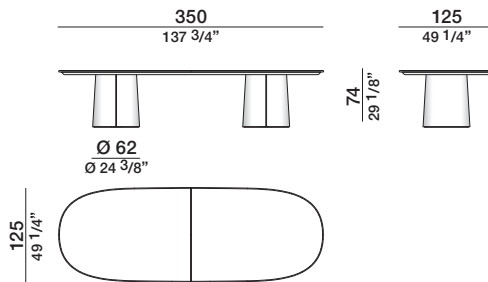

## DIMENSIONS

### round lounge table H 74

## DATASHEET

REGISTERED  
DESIGN

IV.2024

**DIMENSIONS**

**oval dining tables  
with double base**

**MT03**

**oval dining tables  
with double base**

**MT04**