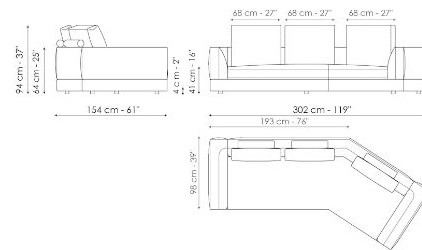

Data sheet

Sofa 268

Width: 268cm
Depth: 98cm
Height: 94cm

Sofa 244

Width: 244cm
Depth: 98cm
Height: 94cm

Sofa 220

Width: 220cm
Depth: 98cm
Height: 94cm

Sofa 196

Width: 196cm
Depth: 98cm
Height: 94cm

Inclined sofa 302

Width: 302cm
Depth: 154cm
Height: 94cm

End section sofa 242

Width: 242cm
Depth: 98cm
Height: 94cm

End section sofa 218

Width: 218cm
Depth: 98cm
Height: 94cm

Width: 276cm
Depth: 98cm
Height: 94cm

Center section 216

Width: 216cm
Depth: 98cm
Height: 94cm

Center section 192

Width: 192cm
Depth: 98cm
Height: 94cm

Center section 144

Width: 144cm
Depth: 98cm
Height: 94cm

Composition 04

Width: 362cm

Depth: 170cm

Height: 94cm

Composition 05

Width: 338cm

Depth: 242cm

Height: 94cm