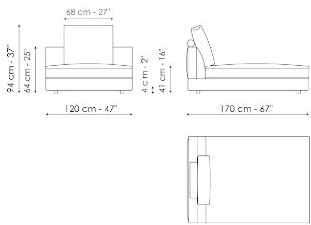

Height: 94cm

Penisola 144

Width: 144cm

Depth: 98cm

Height: 94cm

Meridiana

Width: 242cm

Depth: 98cm

Height: 94cm

Chaise longue 170 x 98

Width: 170cm

Depth: 98cm

Height: 94cm

Chaise longue 170 x 120

Width: 170cm
 Depth: 120cm
 Height: 94cm

Chaise large 170 x 120

Width: 170cm
 Depth: 120cm
 Height: 94cm

Chaise large 218 x 96

Width: 218cm
 Depth: 96cm
 Height: 94cm

Magazine holder armrest

Width: 24cm
 Depth: 95cm
 Height: 27cm

Coffee table

Width: 24cm
 Depth: 68cm
 Height: 27cm

Armrest 68

Width: -cm
 Depth: 68cm
 Height: 31cm

Armrest 116

Width: -cm
 Depth: 116cm
 Height: 31cm

Composition 01

Width: 98 + 98cm

Depth: 268cm

Height: 94cm