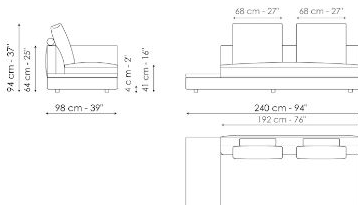

Width: 276cm
Depth: 98cm
Height: 94cm

Center section 216

Width: 216cm
Depth: 98cm
Height: 94cm

Center section 192

Width: 192cm
Depth: 98cm
Height: 94cm

Center section 144

Width: 144cm
Depth: 98cm
Height: 94cm

Center section with tray 264

Width: 264cm
Depth: 98cm
Height: 94cm

Center section with tray 240

Width: 240cm
Depth: 98cm
Height: 94cm

Center section with tray 192

Width: 192cm
Depth: 98cm
Height: 94cm

Dormeuse 242

Armrest 68

Width: -cm
 Depth: 68cm
 Height: 31cm

Armrest 116

Width: -cm
 Depth: 116cm
 Height: 31cm

Composition 01

Width: 98 + 98cm

Depth: 268cm

Height: 94cm

Composition 04

Width: 362cm

Depth: 170cm

Height: 94cm

Composition 05

Width: 338cm

Depth: 242cm

Height: 94cm