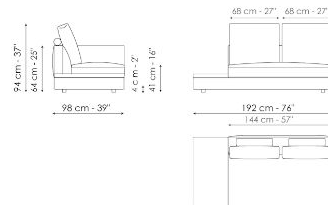

Width: 276cm
Depth: 98cm
Height: 94cm

Center section 216

Width: 216cm
Depth: 98cm
Height: 94cm

Center section 192

Width: 192cm
Depth: 98cm
Height: 94cm

Center section 144

Width: 144cm
Depth: 98cm
Height: 94cm

Center section with tray 264

Width: 264cm
Depth: 98cm
Height: 94cm

Center section with tray 240

Width: 240cm
Depth: 98cm
Height: 94cm

Center section with tray 192

Width: 192cm
Depth: 98cm
Height: 94cm

Dormeuse 242

Armrest 68

Width: -cm
 Depth: 68cm
 Height: 31cm

Armrest 116

Width: -cm
 Depth: 116cm
 Height: 31cm

Composition 01

Width: 98 + 98cm

Depth: 268cm

Height: 94cm

Composition 04

Width: 362cm

Depth: 170cm

Height: 94cm

Composition 05

Width: 338cm

Depth: 242cm

Height: 94cm