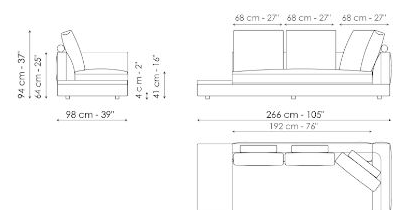

Data sheet

Sofa 268

Width: 268cm
Depth: 98cm
Height: 94cm

Sofa 244

Width: 244cm
Depth: 98cm
Height: 94cm

Sofa 220

Width: 220cm
Depth: 98cm
Height: 94cm

Sofa 196

Width: 196cm
Depth: 98cm
Height: 94cm

Inclined sofa 302

Width: 302cm
Depth: 154cm
Height: 94cm

End section sofa 242

Width: 242cm
Depth: 98cm
Height: 94cm

End section sofa 218

Width: 218cm
Depth: 98cm
Height: 94cm

End section sofa 170

Width: 170cm
Depth: 98cm
Height: 94cm

End section sofa with tray 266

Width: 266cm
Depth: 98cm
Height: 94cm

End section sofa with tray 218

Width: 218cm
Depth: 98cm
Height: 94cm

Inclined end section sofa 276

Width: 276cm
Depth: 98cm
Height: 94cm

Center section 216

Width: 216cm
Depth: 98cm
Height: 94cm

Center section 192

Width: 192cm
Depth: 98cm
Height: 94cm

Center section 144

Width: 144cm
Depth: 98cm
Height: 94cm