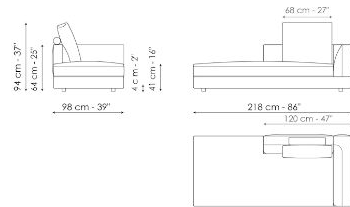

Dormeuse 218

Width: 218cm

Depth: 98cm

Height: 94cm