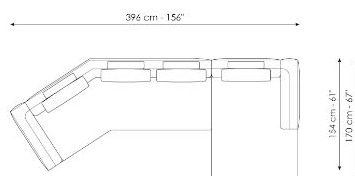

Width: 170cm
 Depth: 120cm
 Height: 94cm

Chaise large 218 x 96

Width: 218cm
 Depth: 96cm
 Height: 94cm

Magazine holder armrest

Width: 24cm
 Depth: 95cm
 Height: 27cm

Coffee table

Width: 24cm
 Depth: 68cm
 Height: 27cm

Armrest 68

Width: -cm
 Depth: 68cm
 Height: 31cm

Armrest 116

Width: -cm
 Depth: 116cm
 Height: 31cm

Composition 01

Width: 98 + 98cm

Depth: 268cm

Height: 94cm

Composition 02

Width: 302cm

Depth: 154cm

Height: 94cm

Composition 03

Width: 396cm

Depth: 170cm

Height: 94cm

Composition 04

Width: 362cm

Depth: 170cm

Height: 94cm

Composition 05

Width: 338cm

Depth: 242cm

Height: 94cm