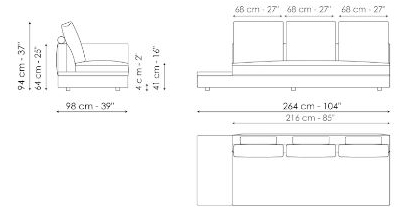

End section sofa 170

Width: 170cm
Depth: 98cm
Height: 94cm

End section sofa with tray 266

Width: 266cm
Depth: 98cm
Height: 94cm

End section sofa with tray 218

Width: 218cm
Depth: 98cm
Height: 94cm

Inclined end section sofa 276

Width: 276cm
Depth: 98cm
Height: 94cm

Center section 216

Width: 216cm
Depth: 98cm
Height: 94cm

Center section 192

Width: 192cm
Depth: 98cm
Height: 94cm

Center section 144

Width: 144cm
Depth: 98cm
Height: 94cm

Center section with tray 264

Width: 264cm
Depth: 98cm
Height: 94cm

Center section with tray 240

Width: 240cm
Depth: 98cm
Height: 94cm

Center section with tray 192

Width: 192cm
Depth: 98cm
Height: 94cm

Dormeuse 242

Composition 04

Width: 362cm

Depth: 170cm

Height: 94cm

Composition 05

Width: 338cm

Depth: 242cm

Height: 94cm