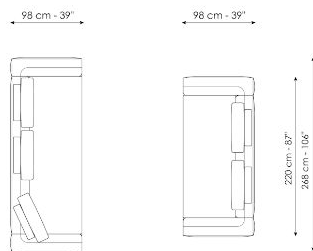

Height: 94cm

Penisola 144

Width: 144cm

Depth: 98cm

Height: 94cm

Meridiana

Width: 242cm

Depth: 98cm

Height: 94cm

Chaise longue 170 x 98

Width: 170cm

Depth: 98cm

Height: 94cm

Chaise longue 170 x 120

Width: 170cm
 Depth: 120cm
 Height: 94cm

Chaise large 170 x 120

Width: 170cm
 Depth: 120cm
 Height: 94cm

Chaise large 218 x 96

Width: 218cm
 Depth: 96cm
 Height: 94cm

Magazine holder armrest

Width: 24cm
 Depth: 95cm
 Height: 27cm

Coffee table

Width: 24cm
 Depth: 68cm
 Height: 27cm

Armrest 68

Width: -cm
 Depth: 68cm
 Height: 31cm

Armrest 116

Width: -cm
 Depth: 116cm
 Height: 31cm

Composition 01

Width: 98 + 98cm

Depth: 268cm

Height: 94cm