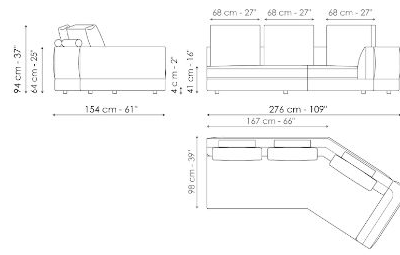

Data sheet

Sofa 268

Width: 268cm
Depth: 98cm
Height: 94cm

Sofa 244

Width: 244cm
Depth: 98cm
Height: 94cm

Sofa 220

Width: 220cm
Depth: 98cm
Height: 94cm

Sofa 196

End section sofa 170

Width: 170cm
Depth: 98cm
Height: 94cm

End section sofa with tray 266

Width: 266cm
Depth: 98cm
Height: 94cm

End section sofa with tray 218

Width: 218cm
Depth: 98cm
Height: 94cm

Inclined end section sofa 276

Width: 276cm
Depth: 98cm
Height: 94cm

Center section 216

Width: 216cm
Depth: 98cm
Height: 94cm

Center section 192

Width: 192cm
Depth: 98cm
Height: 94cm

Center section 144

Width: 144cm
Depth: 98cm
Height: 94cm

Composition 04

Width: 362cm

Depth: 170cm

Height: 94cm

Composition 05

Width: 338cm

Depth: 242cm

Height: 94cm