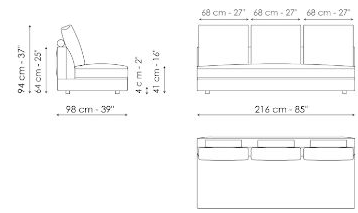

Data sheet

Sofa 268

Width: 268cm
Depth: 98cm
Height: 94cm

Sofa 244

Width: 244cm
Depth: 98cm
Height: 94cm

Sofa 220

Width: 220cm
Depth: 98cm
Height: 94cm

Sofa 196

End section sofa 170

Width: 170cm
Depth: 98cm
Height: 94cm

End section sofa with tray 266

Width: 266cm
Depth: 98cm
Height: 94cm

End section sofa with tray 218

Width: 218cm
Depth: 98cm
Height: 94cm

Inclined end section sofa 276

Width: 276cm
Depth: 98cm
Height: 94cm

Center section 216

Width: 216cm
Depth: 98cm
Height: 94cm

Center section 192

Width: 192cm
Depth: 98cm
Height: 94cm

Center section 144

Width: 144cm
Depth: 98cm
Height: 94cm

Armrest 68

Width: -cm
 Depth: 68cm
 Height: 31cm

Armrest 116

Width: -cm
 Depth: 116cm
 Height: 31cm

Composition 01

Width: 98 + 98cm

Depth: 268cm

Height: 94cm