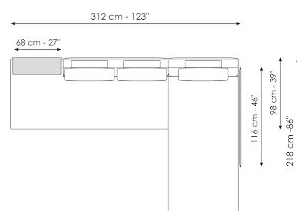

Armrest 68

Width: -cm
 Depth: 68cm
 Height: 31cm

Armrest 116

Width: -cm
 Depth: 116cm
 Height: 31cm

Composition 01

Width: 98 + 98cm

Depth: 268cm

Height: 94cm

Composition 02

Width: 302cm

Depth: 154cm

Height: 94cm

Composition 03

Width: 396cm

Depth: 170cm

Height: 94cm

Composition 04

Width: 362cm

Depth: 170cm

Height: 94cm

Composition 05

Width: 338cm

Depth: 242cm

Height: 94cm

Composition 06

Width: 312cm

Depth: 218cm

Height: 94cm

Finishes

FEET

Metal

Painted metal
Mat black