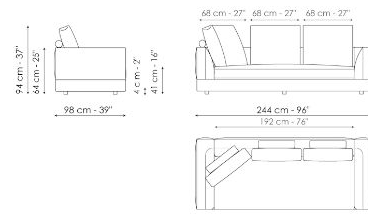

Data sheet

Sofa 268

Width: 268cm
Depth: 98cm
Height: 94cm

Sofa 244

Width: 244cm
Depth: 98cm
Height: 94cm

Sofa 220

Width: 220cm
Depth: 98cm
Height: 94cm

Sofa 196

Width: 276cm
Depth: 98cm
Height: 94cm

Center section 216

Width: 216cm
Depth: 98cm
Height: 94cm

Center section 192

Width: 192cm
Depth: 98cm
Height: 94cm

Center section 144

Width: 144cm
Depth: 98cm
Height: 94cm

Armrest 68

Width: -cm
 Depth: 68cm
 Height: 31cm

Armrest 116

Width: -cm
 Depth: 116cm
 Height: 31cm

Composition 01

Width: 98 + 98cm

Depth: 268cm

Height: 94cm

Composition 04

Width: 362cm

Depth: 170cm

Height: 94cm

Composition 05

Width: 338cm

Depth: 242cm

Height: 94cm