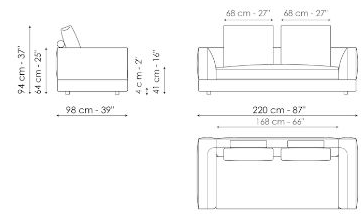

Data sheet

Sofa 268

Width: 268cm
Depth: 98cm
Height: 94cm

Sofa 244

Width: 244cm
Depth: 98cm
Height: 94cm

Sofa 220

Width: 220cm
Depth: 98cm
Height: 94cm

Sofa 196

Width: 276cm
Depth: 98cm
Height: 94cm

Center section 216

Width: 216cm
Depth: 98cm
Height: 94cm

Center section 192

Width: 192cm
Depth: 98cm
Height: 94cm

Center section 144

Width: 144cm
Depth: 98cm
Height: 94cm

Armrest 68

Width: -cm
 Depth: 68cm
 Height: 31cm

Armrest 116

Width: -cm
 Depth: 116cm
 Height: 31cm

Composition 01

Width: 98 + 98cm

Depth: 268cm

Height: 94cm

Composition 04

Width: 362cm

Depth: 170cm

Height: 94cm

Composition 05

Width: 338cm

Depth: 242cm

Height: 94cm