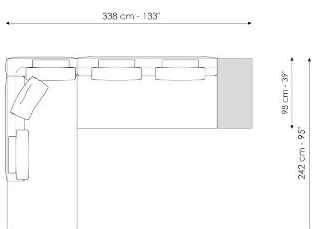

Height: 94cm

Penisola 144

Width: 144cm

Depth: 98cm

Height: 94cm

Meridiana

Width: 242cm

Depth: 98cm

Armrest 68

Width: -cm
 Depth: 68cm
 Height: 31cm

Armrest 116

Width: -cm
 Depth: 116cm
 Height: 31cm

Composition 01

Width: 98 + 98cm

Depth: 268cm

Height: 94cm

Composition 02

Width: 302cm

Depth: 154cm

Height: 94cm

Composition 03

Width: 396cm

Depth: 170cm

Height: 94cm

Composition 04

Width: 362cm

Depth: 170cm

Height: 94cm

Composition 05

Width: 338cm

Depth: 242cm

Height: 94cm