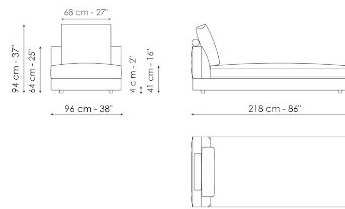

Height: 94cm

Penisola 144

Width: 144cm

Depth: 98cm

Height: 94cm

Meridiana

Width: 242cm

Depth: 98cm

Height: 94cm

Chaise longue 170 x 98

Width: 170cm

Depth: 98cm

Height: 94cm

Chaise longue 170 x 120

Width: 170cm
 Depth: 120cm
 Height: 94cm

Chaise large 170 x 120

Width: 170cm
 Depth: 120cm
 Height: 94cm

Chaise large 218 x 96

Width: 218cm
 Depth: 96cm
 Height: 94cm

Magazine holder armrest

Width: 24cm
 Depth: 95cm
 Height: 27cm

Coffee table

Width: 24cm
 Depth: 68cm
 Height: 27cm

Armrest 68

Width: -cm
 Depth: 68cm
 Height: 31cm

Armrest 116

Width: -cm
 Depth: 116cm
 Height: 31cm

Composition 01

Width: 98 + 98cm

Depth: 268cm

Height: 94cm