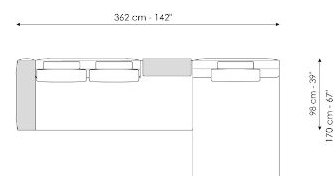

Height: 94cm

Penisola 144

Width: 144cm

Depth: 98cm

Height: 94cm

Meridiana

Width: 242cm

Depth: 98cm

Armrest 68

Width: -cm
 Depth: 68cm
 Height: 31cm

Armrest 116

Width: -cm
 Depth: 116cm
 Height: 31cm

Composition 01

Width: 98 + 98cm

Depth: 268cm

Height: 94cm

Composition 02

Width: 302cm

Depth: 154cm

Height: 94cm

Composition 03

Width: 396cm

Depth: 170cm

Height: 94cm

Composition 04

Width: 362cm

Depth: 170cm

Height: 94cm

Composition 05

Width: 338cm

Depth: 242cm

Height: 94cm