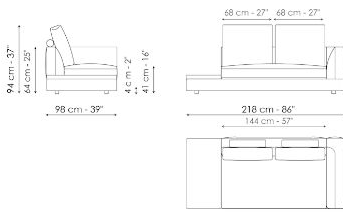

Data sheet

Sofa 268

Width: 268cm
Depth: 98cm
Height: 94cm

Sofa 244

Width: 244cm
Depth: 98cm
Height: 94cm

Sofa 220

Width: 220cm
Depth: 98cm
Height: 94cm

Sofa 196

Width: 196cm
Depth: 98cm
Height: 94cm

Inclined sofa 302

Width: 302cm
Depth: 154cm
Height: 94cm

End section sofa 242

Width: 242cm
Depth: 98cm
Height: 94cm

End section sofa 218

Width: 218cm
Depth: 98cm
Height: 94cm

End section sofa 170

Width: 170cm
Depth: 98cm
Height: 94cm

End section sofa with tray 266

Width: 266cm
Depth: 98cm
Height: 94cm

End section sofa with tray 218

Width: 218cm
Depth: 98cm
Height: 94cm

Inclined end section sofa 276

Width: 276cm
Depth: 98cm
Height: 94cm

Center section 216

Width: 216cm
Depth: 98cm
Height: 94cm

Center section 192

Width: 192cm
Depth: 98cm
Height: 94cm

Center section 144

Width: 144cm
Depth: 98cm
Height: 94cm