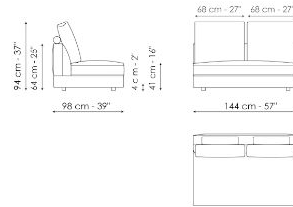

Width: 276cm
Depth: 98cm
Height: 94cm

Center section 216

Width: 216cm
Depth: 98cm
Height: 94cm

Center section 192

Width: 192cm
Depth: 98cm
Height: 94cm

Center section 144

Width: 144cm
Depth: 98cm
Height: 94cm

Center section with tray 264

Width: 264cm
Depth: 98cm
Height: 94cm

Center section with tray 240

Width: 240cm
Depth: 98cm
Height: 94cm

Center section with tray 192

Width: 192cm
Depth: 98cm
Height: 94cm

Dormeuse 242

Armrest 68

Width: -cm
 Depth: 68cm
 Height: 31cm

Armrest 116

Width: -cm
 Depth: 116cm
 Height: 31cm

Composition 01

Width: 98 + 98cm

Depth: 268cm

Height: 94cm

Composition 04

Width: 362cm

Depth: 170cm

Height: 94cm

Composition 05

Width: 338cm

Depth: 242cm

Height: 94cm