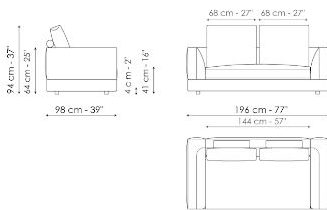

Data sheet

Sofa 268

Width: 268cm
Depth: 98cm
Height: 94cm

Sofa 244

Width: 244cm
Depth: 98cm
Height: 94cm

Sofa 220

Width: 220cm
Depth: 98cm
Height: 94cm

Sofa 196

Width: 276cm
Depth: 98cm
Height: 94cm

Center section 216

Width: 216cm
Depth: 98cm
Height: 94cm

Center section 192

Width: 192cm
Depth: 98cm
Height: 94cm

Center section 144

Width: 144cm
Depth: 98cm
Height: 94cm

Armrest 68

Width: -cm
 Depth: 68cm
 Height: 31cm

Armrest 116

Width: -cm
 Depth: 116cm
 Height: 31cm

Composition 01

Width: 98 + 98cm

Depth: 268cm

Height: 94cm

Composition 04

Width: 362cm

Depth: 170cm

Height: 94cm

Composition 05

Width: 338cm

Depth: 242cm

Height: 94cm