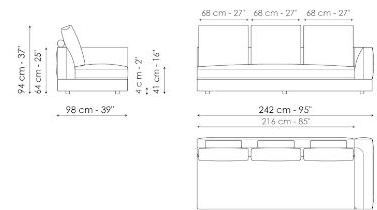

End section sofa 242

Width: 242cm
Depth: 98cm
Height: 94cm