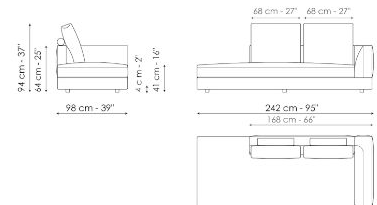

Width: 276cm
Depth: 98cm
Height: 94cm

Center section 216

Width: 216cm
Depth: 98cm
Height: 94cm

Center section 192

Width: 192cm
Depth: 98cm
Height: 94cm

Center section 144

Width: 144cm
Depth: 98cm
Height: 94cm

Center section with tray 264

Width: 264cm
Depth: 98cm
Height: 94cm

Center section with tray 240

Width: 240cm
Depth: 98cm
Height: 94cm

Center section with tray 192

Width: 192cm
Depth: 98cm
Height: 94cm

Dormeuse 242

Width: 242cm
Depth: 98cm
Height: 94cm

Dormeuse 218

Width: 218cm

Depth: 98cm

Height: 94cm

Dormeuse 170

Width: 170cm

Depth: 98cm

Height: 94cm

Penisola 216

Width: 216cm

Depth: 98cm

Height: 94cm

Penisola 192

Width: 192cm

Depth: 98cm