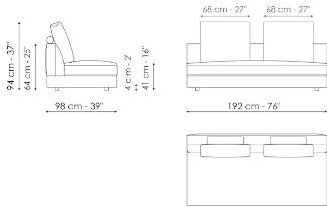

Data sheet

Sofa 268

Width: 268cm
Depth: 98cm
Height: 94cm

Sofa 244

Width: 244cm
Depth: 98cm
Height: 94cm

Sofa 220

Width: 220cm
Depth: 98cm
Height: 94cm

Sofa 196

End section sofa 170

Width: 170cm
Depth: 98cm
Height: 94cm

End section sofa with tray 266

Width: 266cm
Depth: 98cm
Height: 94cm

End section sofa with tray 218

Width: 218cm
Depth: 98cm
Height: 94cm

Inclined end section sofa 276

Width: 276cm
Depth: 98cm
Height: 94cm

Center section 216

Width: 216cm
Depth: 98cm
Height: 94cm

Center section 192

Width: 192cm
Depth: 98cm
Height: 94cm

Center section 144

Width: 144cm
Depth: 98cm
Height: 94cm

Armrest 68

Width: -cm
 Depth: 68cm
 Height: 31cm

Armrest 116

Width: -cm
 Depth: 116cm
 Height: 31cm

Composition 01

Width: 98 + 98cm

Depth: 268cm

Height: 94cm