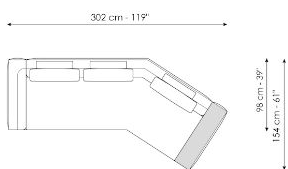

Width: 170cm
 Depth: 120cm
 Height: 94cm

Chaise large 218 x 96

Width: 218cm
 Depth: 96cm
 Height: 94cm

Magazine holder armrest

Width: 24cm
 Depth: 95cm
 Height: 27cm

Coffee table

Width: 24cm
 Depth: 68cm
 Height: 27cm

Armrest 68

Width: -cm
 Depth: 68cm
 Height: 31cm

Armrest 116

Width: -cm
 Depth: 116cm
 Height: 31cm

Composition 01

Width: 98 + 98cm

Depth: 268cm

Height: 94cm

Composition 02

Width: 302cm

Depth: 154cm

Height: 94cm

Composition 03

Width: 396cm

Depth: 170cm

Height: 94cm

Composition 04

Width: 362cm

Depth: 170cm

Height: 94cm

Composition 05

Width: 338cm

Depth: 242cm

Height: 94cm