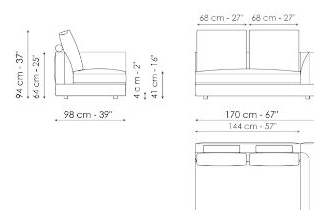

Data sheet

Sofa 268

Width: 268cm
Depth: 98cm
Height: 94cm

Sofa 244

Width: 244cm
Depth: 98cm
Height: 94cm

Sofa 220

Width: 220cm
Depth: 98cm
Height: 94cm

Sofa 196

Width: 196cm
Depth: 98cm
Height: 94cm

Inclined sofa 302

Width: 302cm
Depth: 154cm
Height: 94cm

End section sofa 242

Width: 242cm
Depth: 98cm
Height: 94cm

End section sofa 218

Width: 218cm
Depth: 98cm
Height: 94cm

End section sofa 170

Width: 170cm
Depth: 98cm
Height: 94cm

End section sofa with tray 266

Width: 266cm
Depth: 98cm
Height: 94cm

End section sofa with tray 218

Width: 218cm
Depth: 98cm
Height: 94cm

Inclined end section sofa 276

Width: 276cm
Depth: 98cm
Height: 94cm

Center section 216

Width: 216cm
Depth: 98cm
Height: 94cm

Center section 192

Width: 192cm
Depth: 98cm
Height: 94cm

Center section 144

Width: 144cm
Depth: 98cm
Height: 94cm