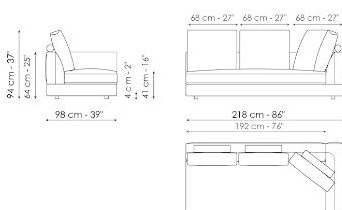

Data sheet

Sofa 268

Width: 268cm
Depth: 98cm
Height: 94cm

Sofa 244

Width: 244cm
Depth: 98cm
Height: 94cm

Sofa 220

Width: 220cm
Depth: 98cm
Height: 94cm

Sofa 196

Width: 196cm
Depth: 98cm
Height: 94cm

Inclined sofa 302

Width: 302cm
Depth: 154cm
Height: 94cm

End section sofa 242

Width: 242cm
Depth: 98cm
Height: 94cm

End section sofa 218

Width: 218cm
Depth: 98cm
Height: 94cm

End section sofa 170

Width: 170cm
Depth: 98cm
Height: 94cm

End section sofa with tray 266

Width: 266cm
Depth: 98cm
Height: 94cm

End section sofa with tray 218

Width: 218cm
Depth: 98cm
Height: 94cm

Inclined end section sofa 276

Width: 276cm
Depth: 98cm
Height: 94cm

Center section 216

Width: 216cm
Depth: 98cm
Height: 94cm

Center section 192

Width: 192cm
Depth: 98cm
Height: 94cm

Center section 144

Width: 144cm
Depth: 98cm
Height: 94cm