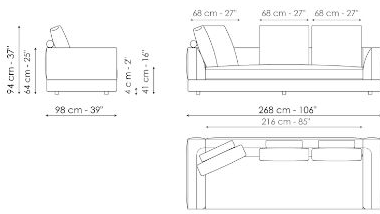

Data sheet

Sofa 268

Width: 268cm
Depth: 98cm
Height: 94cm

Sofa 244

Width: 244cm
Depth: 98cm
Height: 94cm

Sofa 220

Width: 220cm
Depth: 98cm
Height: 94cm

Sofa 196

Width: 276cm
Depth: 98cm
Height: 94cm

Center section 216

Width: 216cm
Depth: 98cm
Height: 94cm

Center section 192

Width: 192cm
Depth: 98cm
Height: 94cm

Center section 144

Width: 144cm
Depth: 98cm
Height: 94cm

Armrest 68

Width: -cm
 Depth: 68cm
 Height: 31cm

Armrest 116

Width: -cm
 Depth: 116cm
 Height: 31cm

Composition 01

Width: 98 + 98cm

Depth: 268cm

Height: 94cm

Composition 04

Width: 362cm

Depth: 170cm

Height: 94cm

Composition 05

Width: 338cm

Depth: 242cm

Height: 94cm