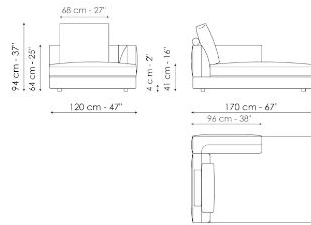

Height: 94cm

Penisola 144

Width: 144cm

Depth: 98cm

Height: 94cm

Meridiana

Width: 242cm

Depth: 98cm

Height: 94cm

Chaise longue 170 x 98

Width: 170cm

Depth: 98cm

Height: 94cm

Chaise longue 170 x 120

Width: 170cm
 Depth: 120cm
 Height: 94cm

Chaise large 170 x 120

Width: 170cm
 Depth: 120cm
 Height: 94cm

Chaise large 218 x 96

Width: 218cm
 Depth: 96cm
 Height: 94cm

Magazine holder armrest

Width: 24cm
 Depth: 95cm
 Height: 27cm

Coffee table

Width: 24cm
 Depth: 68cm
 Height: 27cm

Armrest 68

Width: -cm
 Depth: 68cm
 Height: 31cm

Armrest 116

Width: -cm
 Depth: 116cm
 Height: 31cm

Composition 01

Width: 98 + 98cm

Depth: 268cm

Height: 94cm