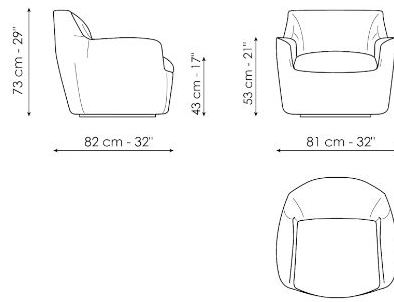

Data sheet

Kitai - feet

Width: 82cm

Depth: 81cm

Height: 73cm

Kitai - swivel base

Width: 82cm

Depth: 81cm

Height: 73cm

Finishes

FEET - BASE

Metal

Painted metal
Mat black

Materials, fabrics, leathers, colors and finishes are approximate and may slightly differ from actual ones. You can find the complete collection of Bonaldo fabrics and leathers on the website