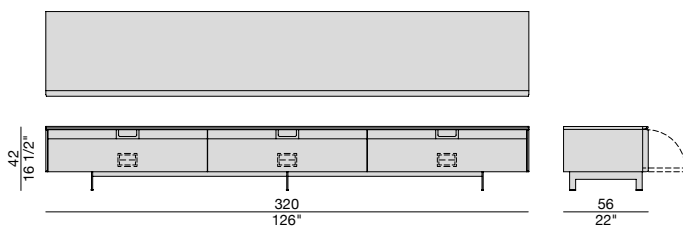

MATICS TV 320

Design G. & O. Buratti

PORTA TV | TV UNIT

2022

Mobile porta TV in noce canaletta con ante a ribalta in legno con intarsio caratterizzato da venature orizzontali e verticali e maniglia incassata. Base in metallo finitura peltre e piano in legno o in marmo. Fori passavi previsti nello schienale.

TV unit in canaletta walnut with wooden flap doors with inlay characterised by horizontal and vertical grain and recessed handle. Grey pewter metal base and wooden or marble top. Cable management cut-outs provided in the back panel.

TV-Möbel aus Nussbaum Canaletta mit Klapptüren aus Holz mit Intarsien, die sich durch eine horizontale und vertikale Maserung und einen eingelassenen Griff auszeichnen. Sockel aus Zinn-grau Metall und Holz- oder Marmorplatte. Mit Kabeldurchlass auf der Rückseite.

Meuble TV en noyer canaletta avec portes battantes en bois avec marqueterie caractérisée par des veines horizontales et verticales et poignée encastrée. Base en métal en finition gris peltre et plateau en bois ou en marbre. Trous passe-câbles prévus dans le panneau arrière.

Mueble TV en nogal canaletta con puertas abatibles de madera con incrustación caracterizada por vetas verticales y horizontales y tirador empotrado. Base en metal acabado gris peltre y tapa de madera o de mármol. Agujeros pasacables en los paneles traseros.