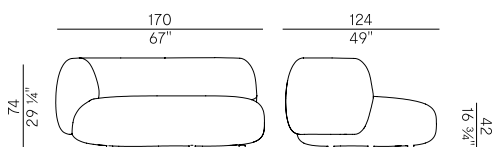

Collezione Jade \ Jade collection

Collezione composta da poltrona, divano componibile e tavolini. Divano componibile and armchair, imbottito in poliuretano espanso ignifugo. Rivestimenti di collezione. Tavolini con base in frassino e piano in marmo.

Collection composed of armchair, modular sofa and coffee tables. Modular sofa, padded in fire-retardant polyurethane foam. Coverings as per collection. Coffee tables with ash wood base and marble top.

953/OC
modulo off-shape \ off-shape corner