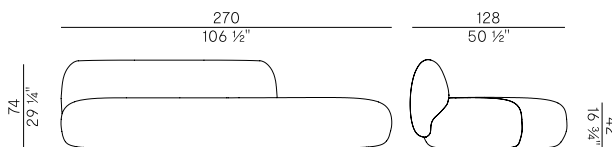

953/RE
recamiere \ recamiere