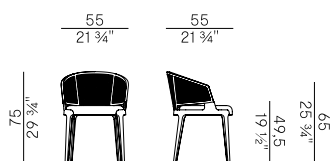

Collezione Velis Cane \ Velis Cane collection

Collezione di sedute con schienale in canna naturale o canna tinta così composta:

- Poltroncina dining con struttura in massello di frassino. Seduta imbottiti in poliuretano espanso ignifugo.
- Poltroncina pozzetto dining con struttura in massello di frassino. Seduta imbottita in poliuretano espanso ignifugo. Cuscino schienale opzionale.
- Poltroncina pozzetto dining con struttura in massello di frassino. Seduta e inserto schienale imbottiti in poliuretano espanso ignifugo.

Finiture e rivestimenti di collezione

Collection of seats with natural cane or stained cane backrest composed as follows:

- Dining armchair with structure in solid ash wood. Seat padded in fire retardant polyurethane foam.
- Dining tub chair with structure in solid ash wood. Seat padded in fire retardant polyurethane foam. Optional backrest cushion.
- Dining tub chair with structure in solid ash wood. Seat and backrest insert padded in fire retardant polyurethane foam.

Finishes and coverings as per collection.

942/PACC

poltroncina pozzetto \ tub chair