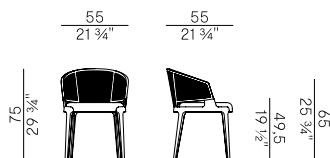

Collezione Velis Cane \ Velis Cane collection

Collezione di sedute con schienale in canna naturale o canna tinta così composta:

- Poltroncina dining con struttura in massello di frassino. Seduta imbottiti in poliuretano espanso ignifugo.
- Poltroncina pozzetto dining con struttura in massello di frassino. Seduta imbottita in poliuretano espanso ignifugo. Cuscino schienale opzionale.
- Poltroncina pozzetto dining con struttura in massello di frassino. Seduta e inserto schienale imbottiti in poliuretano espanso ignifugo.

Finiture e rivestimenti di collezione

Collection of seats with natural cane or stained cane backrest composed as follows:

- Dining armchair with structure in solid ash wood. Seat padded in fire retardant polyurethane foam.
- Dining tub chair with structure in solid ash wood. Seat padded in fire retardant polyurethane foam. Optional backrest cushion.
- Dining tub chair with structure in solid ash wood. Seat and backrest insert padded in fire retardant polyurethane foam.

Finishes and coverings as per collection.

942/PACC

poltroncina pozzetto \ tub chair