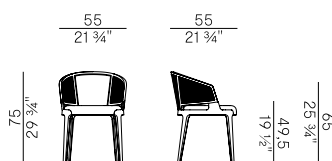

Finishes and coverings as per collection.

942/PACC

poltroncina pozzetto \ tub chair

942/PACI

poltroncina pozzetto \ tub chair

942/PBCC

poltroncina dining \ dining armchair

Design Mario Ferrarini