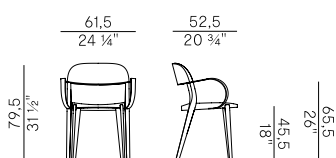

Finishes and coverings as per collection.

949  x4
sedia dining \ dining chair

949/C  x4
sedia dining \ dining chair

949/I  x4
sedia dining \ dining chair

949/P  x2
poltroncina dining \ dining armchair

949/PC  x2
poltroncina dining \ dining armchair

949/PI  x2
poltroncina dining \ dining armchair

949/S
sgabello basso \ counter stool

949/SC
sgabello basso \ counter stool

949/SI
sgabello basso \ counter stool

949/A
sedia dining \ dining chair

949/AC
sedia dining \ dining chair