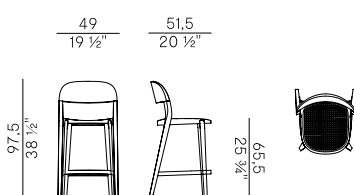

Finishes and coverings as per collection.

949  x4
sedia dining \ dining chair

949/C  x4
sedia dining \ dining chair

949/I  x4
sedia dining \ dining chair

949/P  x2
poltroncina dining \ dining armchair

949/PC  x2
poltroncina dining \ dining armchair

949/PI  x2
poltroncina dining \ dining armchair

949/S
sgabello basso \ counter stool

949/SC
sgabello basso \ counter stool

949/SI
sgabello basso \ counter stool

949/A
sedia dining \ dining chair

949/AC
sedia dining \ dining chair