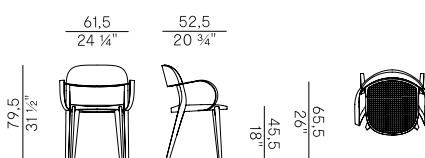

Finishes and coverings as per collection.

949  x4
sedia dining \ dining chair

949/C  x4
sedia dining \ dining chair

949/I  x4
sedia dining \ dining chair

949/P  x2
poltroncina dining \ dining armchair

949/PC  x2
poltroncina dining \ dining armchair

949/PI  x2
poltroncina dining \ dining armchair

949/S
sgabello basso \ counter stool

949/SC
sgabello basso \ counter stool

949/SI
sgabello basso \ counter stool

949/A
sedia dining \ dining chair

949/AC
sedia dining \ dining chair