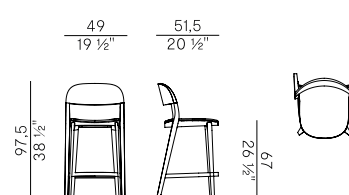

Finishes and coverings as per collection.

949  x4
sedia dining \ dining chair

949/C  x4
sedia dining \ dining chair

949/I  x4
sedia dining \ dining chair

949/P  x2
poltroncina dining \ dining armchair

949/PC  x2
poltroncina dining \ dining armchair

949/PI  x2
poltroncina dining \ dining armchair

949/S
sgabello basso \ counter stool

949/SC
sgabello basso \ counter stool

949/SI
sgabello basso \ counter stool

949/A
sedia dining \ dining chair

949/AC
sedia dining \ dining chair