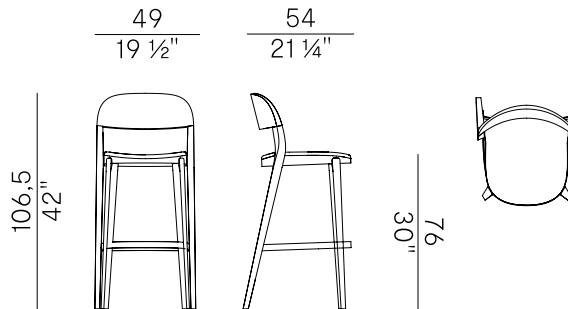

Informazioni tecniche \ Technical information

Descrizione tecnica \ Technical description

Sgabello alto con struttura in frassino. Gambe in massello di frassino. Seduta imbottita. Poggiapiedi in metallo ottone brunito.

Barstool with ash wood structure. Legs in solid ash wood. Upholstered seat. Bronzed brass footrest. Finishes as per collection.

Dimensioni \ Dimensions

Imballaggi \ Packaging

FABRIC REQUIREMENTS				FABRIC REQUIREMENTS			
		x1	x2		x1	x2	
	H 140	ml 0,60	ml 0,60		H 55 1/4"	yd 0,66	yd 0,66
	LEATHER	m² 0,60			LEATHER	ft² 6,46	
					PACKAGING		
				1 x box = m³ 0.35			
				gross weight - Kg 12