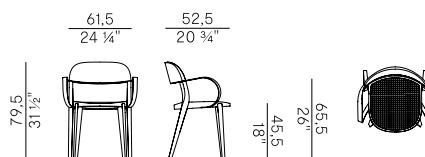

Finishes and coverings as per collection.

949  x4
sedia dining \ dining chair

949/C  x4
sedia dining \ dining chair

949/I  x4
sedia dining \ dining chair

949/P  x2
poltroncina dining \ dining armchair

949/PC  x2
poltroncina dining \ dining armchair

949/PI  x2
poltroncina dining \ dining armchair

949/S
sgabello basso \ counter stool

949/SC
sgabello basso \ counter stool

949/SI
sgabello basso \ counter stool

949/A
sedia dining \ dining chair

949/AC
sedia dining \ dining chair