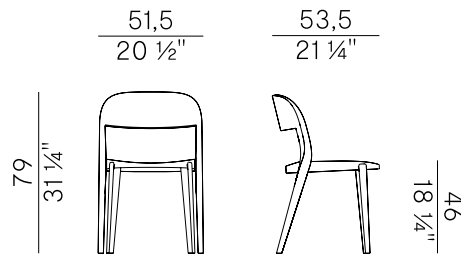

Dimensioni \
Dimensions

Imballaggi \
Packaging

STACKABILITY

x4

PACKAGING

1 x box = m³ 0.30

gross weight – Kg 9,5

Finiture \ Finishes