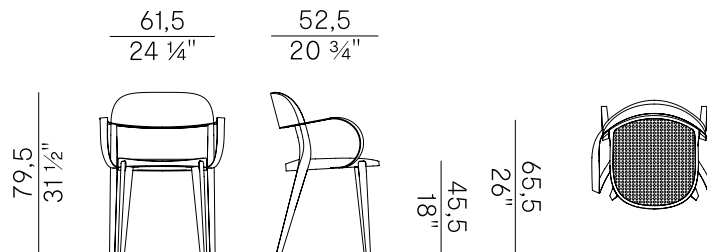

Informazioni tecniche \ Technical information

Descrizione tecnica \ Technical description

Poltroncina dining impilabile con struttura in frassino. Gambe in massello di frassino. Seduta in Paglia di Vienna. Bracciolo in metallo verniciato o metallo ottone brunito. Finiture di collezione.

Stackable dining armchair with ash wood structure. Legs in solid ash wood. Vienna straw seat. Armrest in painted metal or bronzed brass metal. Finishes as per collection.

Dimensioni \ Dimensions

Imballaggi \ Packaging

STACKABILITY

×2

PACKAGING

1 × box = m³ 0.30

gross weight – Kg 10,5