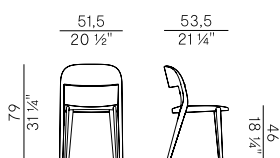

Collezione Minima \
Minima collection

Collezione di sedie e poltroncine dining
impilabili e sgabelli in due altezze, con
struttura in frassino e gambe in massello
di frassino:

- Sedia e poltroncina dining impilabili con seduta in frassino.
- Sedia e poltroncina dining impilabili con seduta in paglia di vienna.
- Sedia e poltroncina dining impilabili con seduta imbottita.
- Sgabelli a due altezze con seduta in frassino.
- Sgabelli a due altezze con seduta in paglia di vienna.
- Sgabelli a due altezze con seduta imbottita.

Finiture e rivestimenti di collezione.

Collection of stackable dining chairs and
armchairs and stools in two heights, with
ash wood structure. Legs in solid ash
wood:

- Stackable dining chair and armchair with ash wood seat.
- Stackable dining and armchair with Vienna straw seat.
- Stackable dining chair and armchair with upholstered seat.
- Stools in two heights with ash wood seat.
- Stools in two heights with Vienna straw seat.
- Stools in two heights with upholstered seat.

Finishes and coverings as per collection.

949 x4
sedia dining \ dining chair