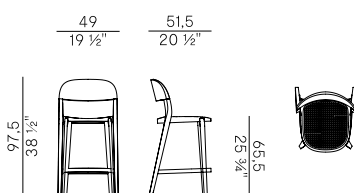

Finishes and coverings as per collection.

949 x4
sedia dining \ dining chair

949/C x4
sedia dining \ dining chair

949/I x4
sedia dining \ dining chair

949/P x2
poltroncina dining \ dining armchair

949/PC x2
poltroncina dining \ dining armchair

949/PI x2
poltroncina dining \ dining armchair

949/S
sgabello basso \ counter stool

949/SC
sgabello basso \ counter stool

949/SI
sgabello basso \ counter stool

949/A
sedia dining \ dining chair

949/AC
sedia dining \ dining chair