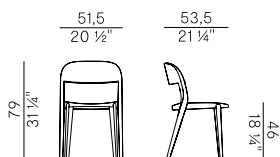

Collezione Minima \
Minima collection

Collezione di sedie e poltroncine dining
impilabili e sgabelli in due altezze, con
struttura in frassino e gambe in massello
di frassino:

- Sedia e poltroncina dining impilabili con seduta in frassino.
- Sedia e poltroncina dining impilabili con seduta in paglia di vienna.
- Sedia e poltroncina dining impilabili con seduta imbottita.
- Sgabelli a due altezze con seduta in frassino.
- Sgabelli a due altezze con seduta in paglia di vienna.
- Sgabelli a due altezze con seduta imbottita.

Finiture e rivestimenti di collezione.

Collection of stackable dining chairs and
armchairs and stools in two heights, with
ash wood structure. Legs in solid ash
wood:

- Stackable dining chair and armchair with ash wood seat.
- Stackable dining and armchair with Vienna straw seat.
- Stackable dining chair and armchair with upholstered seat.
- Stools in two heights with ash wood seat.
- Stools in two heights with Vienna straw seat.
- Stools in two heights with upholstered seat.

Finishes and coverings as per collection.

949 x4
sedia dining \ dining chair