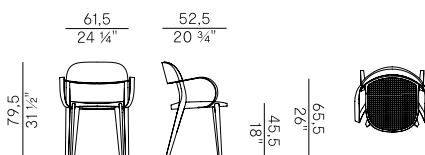

Finishes and coverings as per collection.

949 x4
sedia dining \ dining chair

949/C x4
sedia dining \ dining chair

949/I x4
sedia dining \ dining chair

949/P x2
poltroncina dining \ dining armchair

949/PC x2
poltroncina dining \ dining armchair

949/PI x2
poltroncina dining \ dining armchair

949/S
sgabello basso \ counter stool

949/SC
sgabello basso \ counter stool

949/SI
sgabello basso \ counter stool

949/A
sedia dining \ dining chair

949/AC
sedia dining \ dining chair