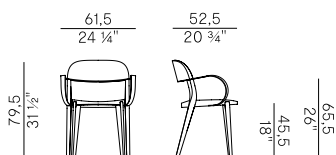

Finishes and coverings as per collection.

949 x4
sedia dining \ dining chair

949/C x4
sedia dining \ dining chair

949/I x4
sedia dining \ dining chair

949/P x2
poltroncina dining \ dining armchair

949/PC x2
poltroncina dining \ dining armchair

949/PI x2
poltroncina dining \ dining armchair

949/S
sgabello basso \ counter stool

949/SC
sgabello basso \ counter stool

949/SI
sgabello basso \ counter stool

949/A
sedia dining \ dining chair

949/AC
sedia dining \ dining chair