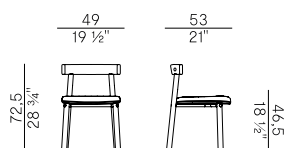

868/W
dining chair \ dining chair