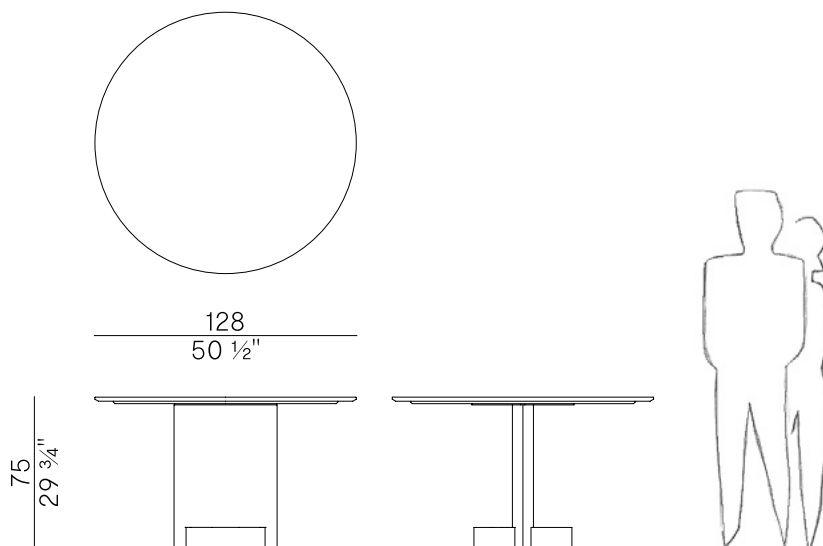

Informazioni tecniche \ Technical information

Descrizione tecnica \
Technical description

Tavolo con base in marmo e gamba centrale in frassino. Piano circolare in marmo o frassino. Abbinamenti predefiniti di collezione:

- Base in marmo Bianco Carrara e piano in frassino o marmo Bianco Carrara.
- Base in marmo Travertino Romano e piano in frassino.

Table with base in marble and central leg in ash wood. Circular top in marble or ash wood. Default combinations as per collection:

- Base in White Carrara marble and top in ash wood or White Carrara marble.
- Base in Travertino Romano marble and top in ash wood.

Dimensioni \
Dimensions