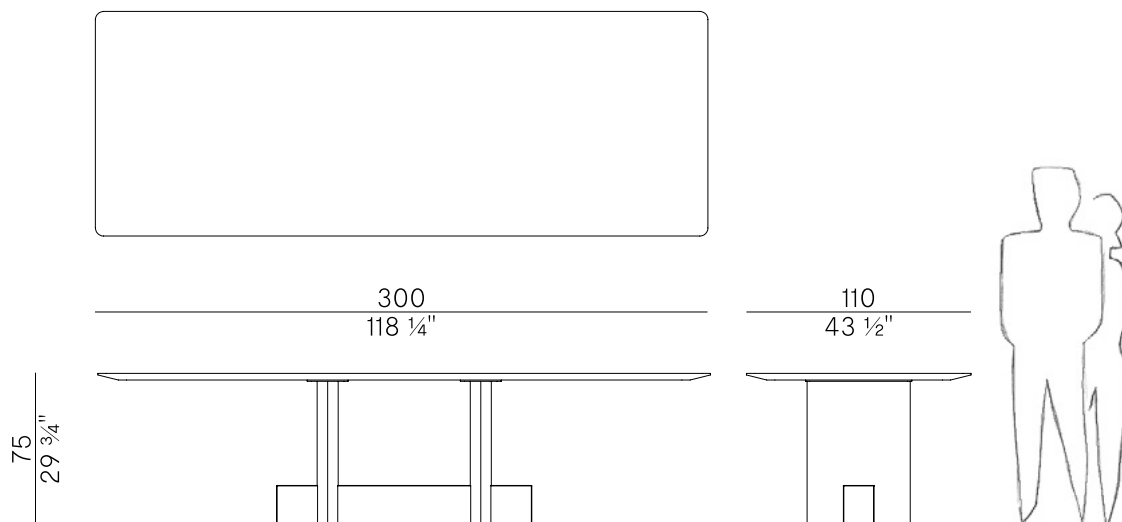

Informazioni tecniche \ Technical information

Descrizione tecnica \
Technical description

Tavolo con base in marmo e doppia gamba centrale in frassino. Piano rettangolare frassino. Abbinamenti predefiniti di collezione:

- Base in marmo Bianco Carrara e piano in frassino, con o senza inserto in marmo Bianco Carrara.
- Base in marmo Travertino Romano e piano in frassino, con o senza inserto in marmo Travertino Romano.

Table with base in marble and double central leg in ash wood. Rectangular top in ash wood. Default combinations as per collection:

- Base in White Carrara marble and top in ash wood, with or without insert in White Carrara marble.
- Base in Travertino Romano marble and top in ash wood, with or without insert in Travertino Romano marble.

Dimensioni \
Dimensions