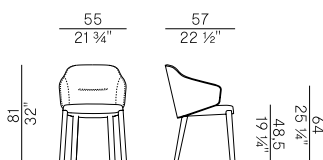

905/P
poltroncina dining \ dining armchair