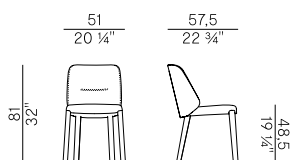

Collezione Concha \
Concha collection

Collezione di sedute così composta:

- Sedia e poltroncina dining con struttura in massello di rovere e seduta e schienale imbottiti in poliuretano espanso ignifugo.
- Sgabello a due altezze con struttura in massello di rovere e seduta e schienale imbottiti in poliuretano espanso ignifugo. Poggipiedi in ottone brunito.
- Poltrona con struttura in massello di rovere e seduta e schienale imbottiti in poliuretano espanso ignifugo.

Finiture e rivestimenti di collezione.

Seating collection composed as follows:

1. Dining chair and dining armchair with solid oak wood structure and seat and backrest upholstered in fire retardant polyurethane foam.
   - Two-height stool with solid oak wood structure and seat and backrest upholstered in fire retardant polyurethane foam. Footrest in bronzed brass.
   - Armchair with solid oak wood structure and seat and backrest upholstered in fire retardant polyurethane foam.
2. Finishes and coverings as per collection.

905
sedia dining \ dining chair