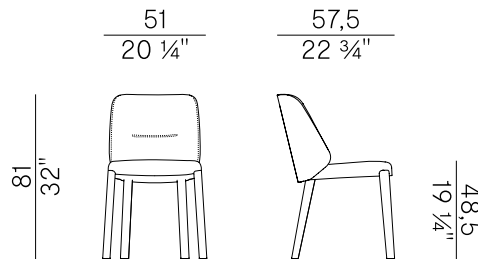

Informazioni tecniche \ Technical information

Descrizione tecnica \ Technical description

Sedia dining con seduta e schienale imbottiti in poliuretano espanso ignifugo. Gambe in massello di rovere. Finiture e rivestimenti di collezione.

Dining chair with seat and backrest padded in fire retardant polyurethane foam. Legs in solid oak wood. Materials and coverings as per collection.

Dimensioni \ Dimensions

Consumi stoffe \ Fabric and leather requirements

FABRIC / LEATHER REQUIREMENTS

	x1	x2
H 140	ml 1,20	ml 1,90
LEATHER	m² 2,25	

FABRIC / LEATHER REQUIREMENTS

	x1	x2
H 55 1/4	yd 1,31	yd 2,10
LEATHER	ft² 24	

PACKAGING

1 x box = m³ 0.29
gross weight - Kg 11