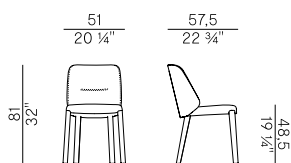

Collezione Concha \
Concha collection

Collezione di sedute così composta:

- Sedia e poltroncina dining con struttura in massello di rovere e seduta e schienale imbottiti in poliuretano espanso ignifugo.
- Sgabello a due altezze con struttura in massello di rovere e seduta e schienale imbottiti in poliuretano espanso ignifugo. Poggiapiedi in ottone brunito.
- Poltrona con struttura in massello di rovere e seduta e schienale imbottiti in poliuretano espanso ignifugo.

Finiture e rivestimenti di collezione.

Seating collection composed as follows:

- Dining chair and dining armchair with solid oak wood structure and seat and backrest upholstered in fire retardant polyurethane foam.
- Two-height stool with solid oak wood structure and seat and backrest upholstered in fire retardant polyurethane foam. Footrest in bronzed brass.
- Armchair with solid oak wood structure and seat and backrest upholstered in fire retardant polyurethane foam.

Finishes and coverings as per collection.

905

sedia dining \ dining chair