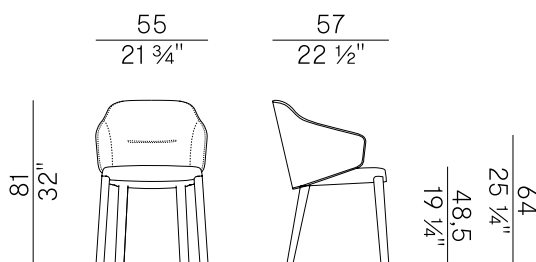

Informazioni tecniche \ Technical information

Descrizione tecnica \ Technical description

Poltroncina dining con seduta e schienale imbottiti in poliuretano espanso ignifugo. Gambe in massello di rovere. Finiture e rivestimenti di collezione.

Dining armchair with seat and backrest padded in fire retardant polyurethane foam. Legs in solid oak wood. Materials and coverings as per collection.

Dimensioni \ Dimensions

Consumi stoffe \ Fabric and leather requirements

FABRIC / LEATHER REQUIREMENTS

	x1	x2
H 140	ml 1,40	ml 2,80
LEATHER	m² 2,65	

FABRIC / LEATHER REQUIREMENTS

	x1	x2
H 55 1/4	yd 1,55	yd 3,10
LEATHER	ft² 28	

PACKAGING

1 x box = m³ 0.33
gross weight - Kg 13