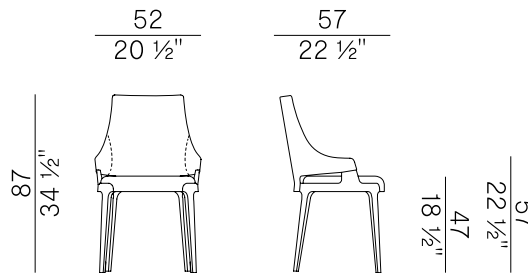

Informazioni tecniche \ Technical information

Descrizione tecnica \ Technical description

Sedia imbottita in poliuretano espanso ignifugo. Struttura in massello di frassino o noce Canaletto. Finiture e rivestimenti di collezione. Disponibile anche in versione bimaterica.

Chair padded in fire retardant polyurethane foam. Structure in solid ash wood or Canaletto walnut. Finishes and covering as per collection. Available also in the bi-material version.

Dimensioni \ Dimensions

Consumi stoffe \ Fabric and leather requirements

FABRIC / LEATHER REQUIREMENTS		x1	x2
	H 140	ml 1,62	ml 2,72
	LEATHER	m² 2,90	

FABRIC / LEATHER REQUIREMENTS		x1	x2
	H 55 1/4"	yd 1,80	yd 3,00
	LEATHER	ft² 32	

1. EXTERNAL BACKREST

	x1	x2
	LEATHER	m² 1,12

1. EXTERNAL BACKREST

	x1	x2
	LEATHER	ft² 13

PACKAGING

1 x box = m³ 0,33
gross weight - Kg 12

2. SEAT AND INTERNAL BACKREST

	x1	x2
	H 140	ml 0,86 ml 1,72

2. SEAT AND INTERNAL BACKREST

	x1	x2
	H 55 1/4"	yd 0,95 yd 1,90