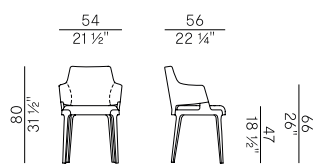

942/PB
poltroncina dining \ dining armchair