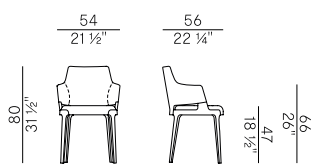

942/PB
poltroncina dining \ dining armchair