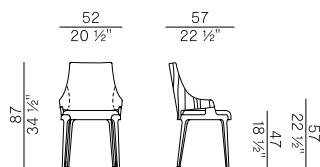

942/7W
sedia dining schienale alto \
high backrest dining chair