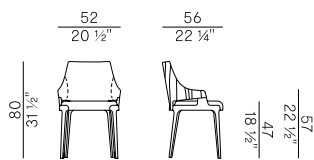

Collection of seats with external wooden backrest composed as follows:
- Dining chairs and armchairs with backrest in two different heights and external backrest in ash wood or Canaletto walnut. Internal backrest and seat padded in fire retardant polyurethane foam. Structure in solid ash wood or Canaletto walnut.
- Dining tub chair with external backrest in ash wood or Canaletto walnut. Internal backrest and seat padded in fire retardant polyurethane foam. Structure in solid ash wood or Canaletto walnut.
- Barstool and counter stool with external backrest in ash wood or Canaletto walnut. Internal backrest and seat padded in fire retardant polyurethane foam. Structure in solid ash wood or Canaletto walnut. Footrest in satin stainless steel.
Finishes and coverings as per collection.

942/W
sedia dining \ dining chair