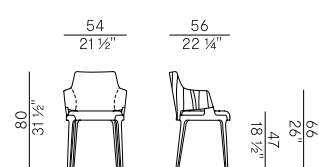

942/PBW
poltroncina dining \ dining armchair