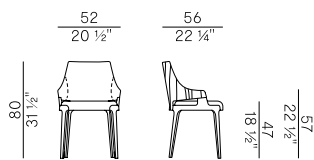

Collection of seats with external wooden backrest composed as follows:

- Dining chairs and armchairs with backrest in two different heights and external backrest in ash wood or Canaletto walnut. Internal backrest and seat padded in fire retardant polyurethane foam. Structure in solid ash wood or Canaletto walnut.
- Dining tub chair with external backrest in ash wood or Canaletto walnut. Internal backrest and seat padded in fire retardant polyurethane foam. Structure in solid ash wood or Canaletto walnut.
- Barstool and counter stool with external backrest in ash wood or Canaletto walnut. Internal backrest and seat padded in fire retardant polyurethane foam. Structure in solid ash wood or Canaletto walnut. Footrest in satin stainless steel. Finishes and coverings as per collection.

942/W
sedia dining \ dining chair