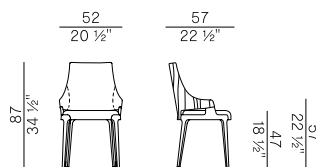

942/7W
sedia dining schienale alto \ high backrest dining chair