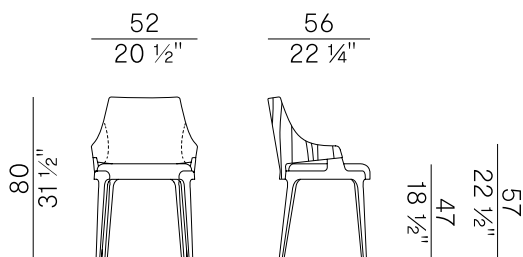

Dimensioni \ Dimensions

Consumi stoffe \ Fabric and leather requirements

FABRIC / LEATHER REQUIREMENTS

	x1	x2
 H 140	ml 0,75	ml 1,50
 LEATHER	m ² 1,60	

FABRIC / LEATHER REQUIREMENTS

	x1	x2
 H 55 1/4"	yd 0,82	yd 1,64
 LEATHER	ft ² 17,25	