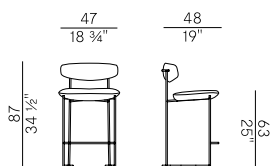

922/S
sgabello basso \ counter stool