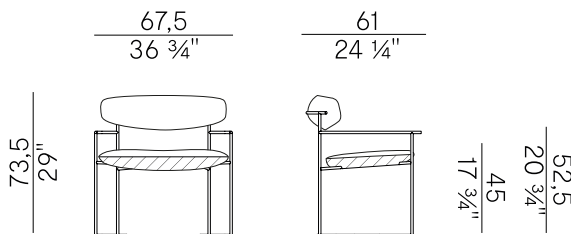

Dimensioni \ Dimensions

Consumi stoffe \ Fabric and leather requirements

FABRIC / LEATHER REQUIREMENTS

	x1	x2
 H 140	ml 0,95	ml 1,90
 LEATHER	m ² 1,90	

FABRIC / LEATHER REQUIREMENTS

	x1	x2
 H 55 1/4"	yd 1,04	yd 2,08
 LEATHER	ft ² 21	