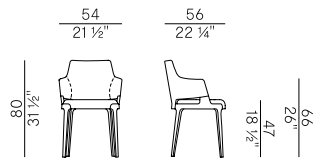

942/PB
poltroncina dining \ dining armchair