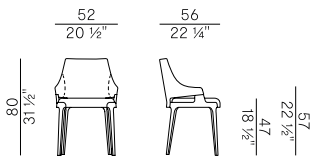

942
sedia dining \ dining chair