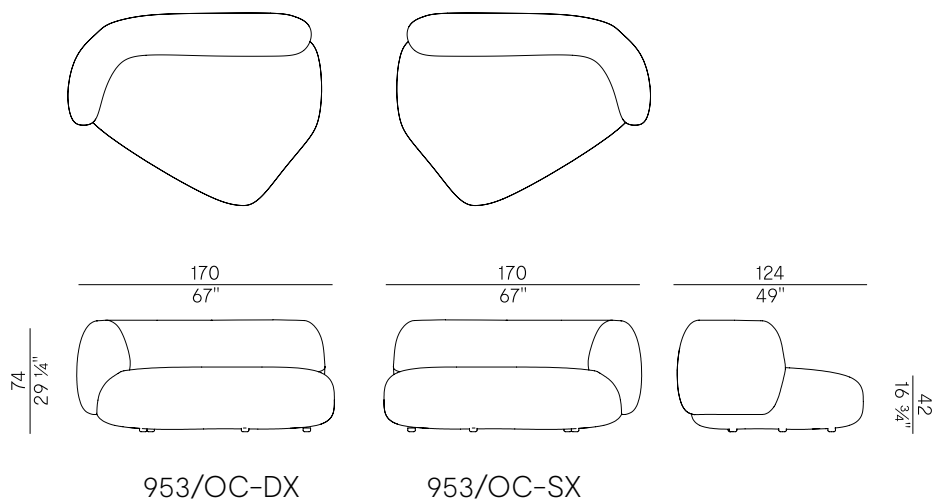

Informazioni tecniche \ Technical information

Descrizione tecnica \
Technical description

Modulo off-shape corner, imbottito in poliuretano espanso ignifugo. Finiture e rivestimenti di collezione.

Off-shape corner unit, padded in fire-retardant polyurethane foam. Finishes and coverings as per collection.

Dimensioni \
Dimensions

Consumi stoffe \
Fabric requirements

FABRIC REQUIREMENTS			
	x1	x2	
H 140	ml 6,10	ml 12,20	

FABRIC REQUIREMENTS			
	x1	x2	
H 55 1/4"	yd 6,70	yd 13,35	

PACKAGING

2 box = m³ 4.75