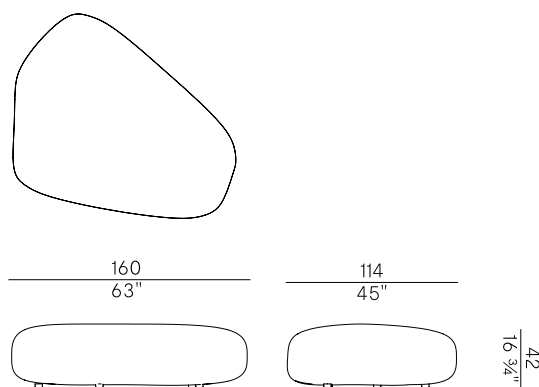

Informazioni tecniche \ Technical information

Descrizione tecnica \
Technical description

Modulo off-shape pouf, imbottito in poliuretano espanso ignifugo. Finiture e rivestimenti di collezione.

Off-shape pouf unit, padded in fire-retardant polyurethane foam. Finishes and coverings as per collection.

Dimensioni \
Dimensions

Consumi stoffe \
Fabric requirements

FABRIC REQUIREMENTS				FABRIC REQUIREMENTS			
		x1	x2			x1	x2
	H 140	ml 4,20	ml 8,40		H 55 1/4"	yd 4,60	yd 9,20
	PACKAGING						
	2 box = m³ 3.84