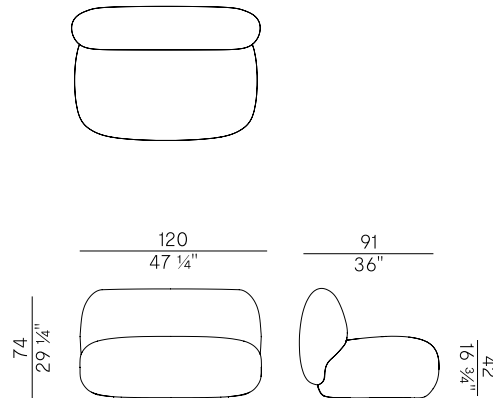

Dimensioni \
Dimensions

Consumi stoffe \
Fabric requirements

FABRIC REQUIREMENTS			
	x1	x2	
 H 140	ml 6,10	ml 12,20	

FABRIC REQUIREMENTS			
	x1	x2	
 H 55 1/4"	yd 6,70	yd 13,35	

PACKAGING

2 box = m³ 4.75

Informazioni tecniche \ Technical information

Dimensioni \
Dimensions

Consumi stoffe \
Fabric requirements

FABRIC REQUIREMENTS			FABRIC REQUIREMENTS		
	x1	x2		x1	x2
 H 140	ml 7,80	ml 15,60	 H 55 1/4"	yd 8,55	yd 17,10
	PACKAGING				
	2 box = m ³ 5.34				

Dimensioni \
Dimensions

Consumi stoffe \
Fabric requirements

FABRIC REQUIREMENTS			FABRIC REQUIREMENTS		
	x1	x2		x1	x2
 H 140	ml 4,20	ml 8,40	 H 55 1/4"	yd 4,60	yd 9,20
	PACKAGING				
	2 box = m ³ 2.67				