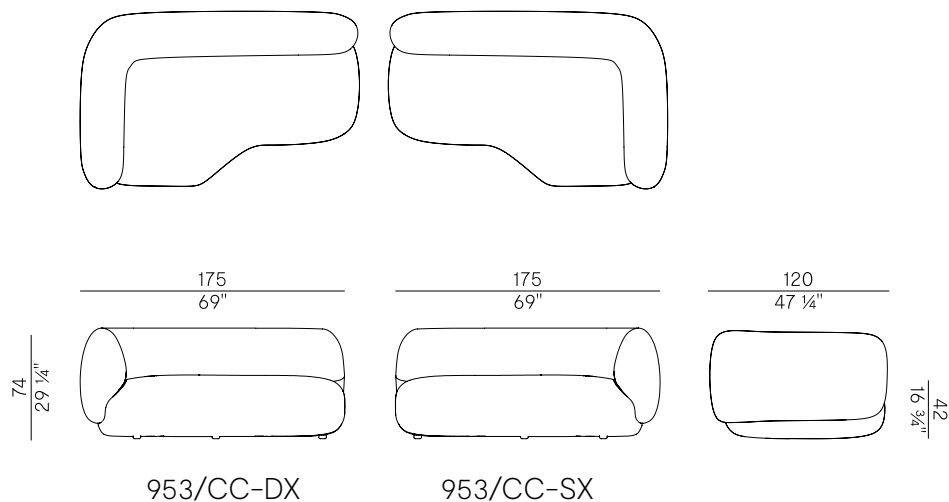

Informazioni tecniche \ Technical information

Descrizione tecnica \
Technical description

Modulo combi corner, imbottito in poliuretano espanso ignifugo. Finiture e rivestimenti di collezione.

Combi corner unit, padded in fire-retardant polyurethane foam. Finishes and coverings as per collection.

Dimensioni \
Dimensions

Consumi stoffe \
Fabric requirements

FABRIC REQUIREMENTS			FABRIC REQUIREMENTS		
	x1	x2		x1	x2
H 140	ml 7,80	ml 15,60	H 55 1/4"	yd 8,55	yd 17,10
	PACKAGING				
	2 box = m³ 5.34