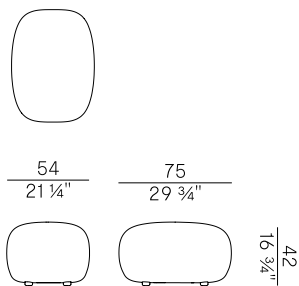

Dimensioni \
Dimensions

Consumi stoffe \
Fabric requirements

FABRIC REQUIREMENTS				FABRIC REQUIREMENTS			
		x1	x2			x1	x2
	H 140	ml 4,20	ml 8,40		H 55 1/4"	yd 4,60	yd 9,20
	PACKAGING						
	2 box = m ³ 3.84						

Dimensioni \ Dimensions

Consumi stoffe \ Fabric requirements

FABRIC REQUIREMENTS				FABRIC REQUIREMENTS			
		x1	x2			x1	x2
	H 140	ml 2,10	ml 4,20		H 55 1/4"	yd 2,30	yd 4,60
	PACKAGING						
				2 box = m ³ 0.96			