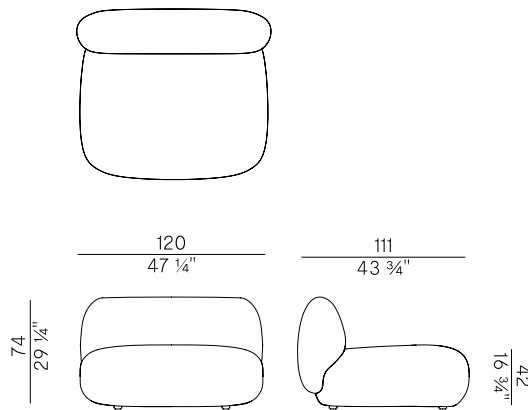

Informazioni tecniche \ Technical information

Descrizione tecnica \
Technical description

Modulo intermedio large, imbottito in poliuretano espanso ignifugo. Finiture e rivestimenti di collezione.

Large intermediate unit, padded in fire-retardant polyurethane foam. Finishes and coverings as per collection.

Dimensioni \
Dimensions

Consumi stoffe \
Fabric requirements

FABRIC REQUIREMENTS				FABRIC REQUIREMENTS			
		x1	x2		x1	x2	
	H 140	ml 4,30	ml 8,60		H 55 1/4"	yd 4,70	yd 9,40
	PACKAGING						
	2 box = m³ 3.26