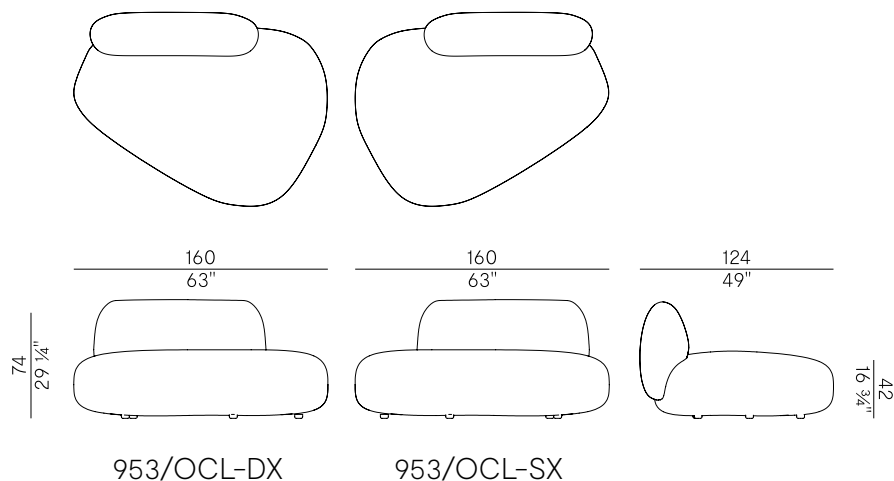

Informazioni tecniche \ Technical information

Descrizione tecnica \
Technical description

Modulo off-shape chaise longue,
imbottito in poliuretano espanso ignifugo.
Finiture e rivestimenti di collezione.

Off-shape chaise longue unit, padded in
fire-retardant polyurethane foam. Finishes
and coverings as per collection.

Dimensioni \
Dimensions

Consumi stoffe \
Fabric requirements

FABRIC REQUIREMENTS			FABRIC REQUIREMENTS		
	x1	x2		x1	x2
H 140	ml 5,70	ml 11,40	H 55 1/4"	yd 6,24	yd 12,48
	PACKAGING				
	2 box = m³ 5.46