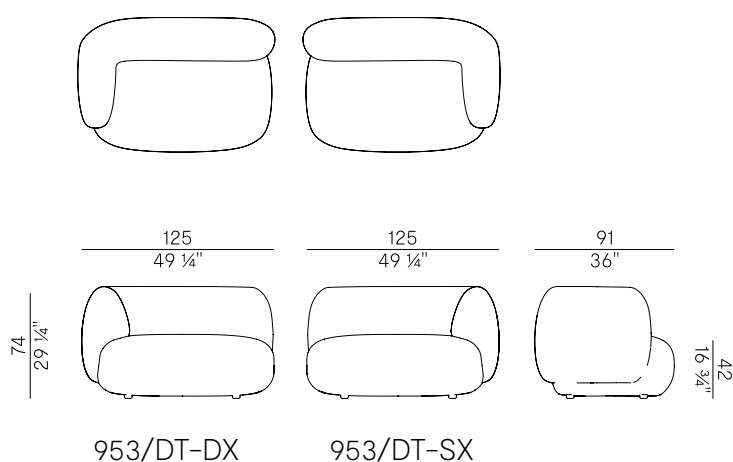

Informazioni tecniche \ Technical information

Descrizione tecnica \
Technical description

Modulo corner, imbottito in poliuretano espanso ignifugo. Finiture e rivestimenti di collezione.

Corner unit, padded in fire-retardant polyurethane foam. Finishes and coverings as per collection.

Dimensioni \
Dimensions

Consumi stoffe \
Fabric requirements

FABRIC REQUIREMENTS			FABRIC REQUIREMENTS		
	x1	x2		x1	x2
H 140	ml 5,20	ml 10,40	H 55 1/4"	yd 5,69	yd 11,38
	PACKAGING				
	2 box = m³ 2.89