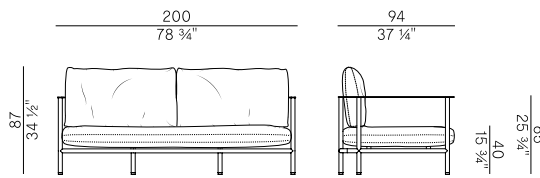

908/D
divano \ sofa