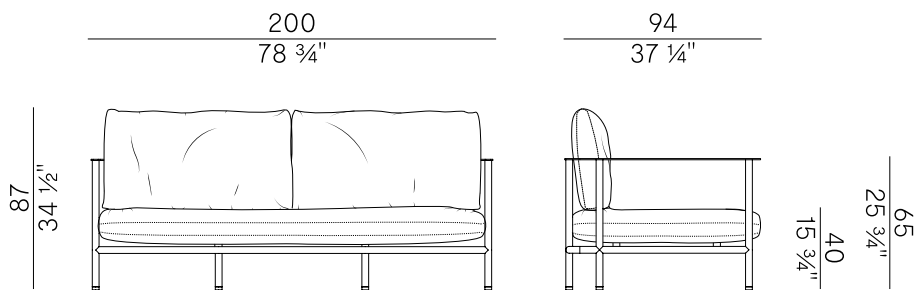

Dimensioni \ Dimensions

cuscini laterali \ side cushions

Consumi stoffe \ Fabric and leather requirements

FABRIC / LEATHER REQUIREMENTS

| | x1 | x2 |
|---|----------------------|----------|
|  H 140 | ml 6.00 | ml 12.00 |
|  LEATHER | m ² 15,00 | |