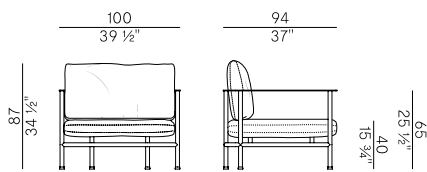

Collezione Elodie \
Elodie collection

Divano e poltrona lounge con struttura in lamiera e tubo d'acciaio verniciato gofrato antracite, bianco o Aval. Imbottitura in poliuretano espanso ignifugo. Cuscini dello schienale e della seduta sfoderabili e staccabili dalla struttura. I cuscini dello schienale sono fissati con zip al sedile. Cuscini laterali su richiesta. Rivestimenti di collezione.

Sofa and lounge armchair with structure in sheet metal and steel tube painted in embossed anthracite, white or Aval finishes. Padding in fire retardant polyurethane foam. Backrest and seat cushions removable and detachable from the structure. The backrest cushions are zippered to the seat. Side cushions on request. Coverings as per collection.

908/PL
poltrona lounge \ lounge armchair