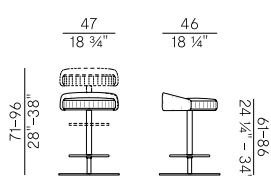

Collezione Plissé \
Plissé collection

Sgabello con seduta imbottita in poliuretano espanso ignifugo e perimetro plissettato. Disponibile con o senza schienale. Gamba centrale girevole in metallo ad altezza regolabile con sistema a gas. Base in metallo tonda e poggiapiedi a "T" o circolare. Finiture e rivestimenti di collezione.

Stool with seat padded in fire retardant polyurethane foam and pleated perimeter. Available with or without backrest. Central swivel metal leg with gas height adjustment system. Round metal base with "T" or circular footrest. Finishes and coverings as per collection.

929/A-GAS

sgabello up&down \ up&down stool