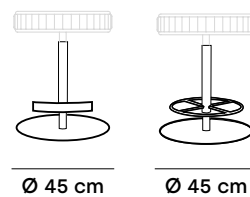

Informazioni tecniche \ Technical information

Descrizione tecnica \ Technical description

Sgabello con seduta imbottita in poliuretano espanso ignifugo e perimetro plissettato. Gamba centrale girevole in metallo con regolazione a gas e base in metallo tonda. Finiture e rivestimenti di collezione.

Stool with seat padded in fire retardant polyurethane foam and pleated perimeter. Central swivel metal leg with gas lift system and round metal base. Materials and coverings as per collection.

Dimensioni \ Dimensions

Consumi stoffe \ Fabric and leather requirements

FABRIC / LEATHER REQUIREMENTS

	x1	x2
H 140	ml 0,85	ml 1,70
LEATHER	m²1,80	

FABRIC / LEATHER REQUIREMENTS

	x1	x2
H 55 1/4"	yd 0,95	yd 1,90
LEATHER	ft² 20	

PACKAGING

1 x box = m³ 0.28
gross weight- Kg 21