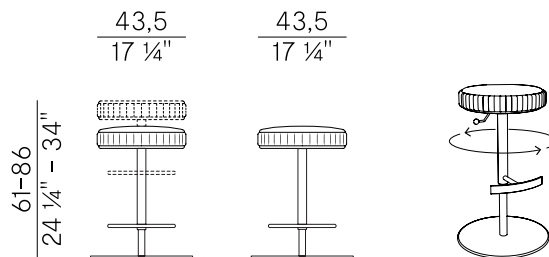

Informazioni tecniche \ Technical information

Descrizione tecnica \ Technical description

Sgabello con seduta imbottita in poliuretano espanso ignifugo e perimetro plissettato. Gamba centrale girevole in metallo con regolazione a gas e base in metallo tonda. Finiture e rivestimenti di collezione.

Stool with seat padded in fire retardant polyurethane foam and pleated perimeter. Central swivel metal leg with gas lift system and round metal base. Materials and coverings as per collection.

Dimensioni \ Dimensions

Consumi stoffe \ Fabric and leather requirements

FABRIC / LEATHER REQUIREMENTS

	x1	x2
H 140	ml 0,85	ml 1,70
LEATHER	m²1,80	

FABRIC / LEATHER REQUIREMENTS

	x1	x2
H 55 1/4"	yd 0,95	yd 1,90
LEATHER	ft² 20	

PACKAGING

1 x box = m³ 0.28
gross weight- Kg 21