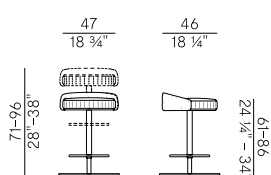

Collezione Plissé \
Plissé collection

Sgabello con seduta imbottita in poliuretano espanso ignifugo e perimetro plissettato. Disponibile con o senza schienale. Gamba centrale girevole in metallo ad altezza regolabile con sistema a gas. Base in metallo tonda e poggiapiedi a "T" o circolare. Finiture e rivestimenti di collezione.

Stool with seat padded in fire retardant polyurethane foam and pleated perimeter. Available with or without backrest. Central swivel metal leg with gas height adjustment system. Round metal base with "T" or circular footrest. Finishes and coverings as per collection.

929/A-GAS

sgabello up&down \ up&down stool