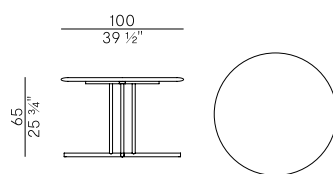

955/TSGC
tavolo \ table