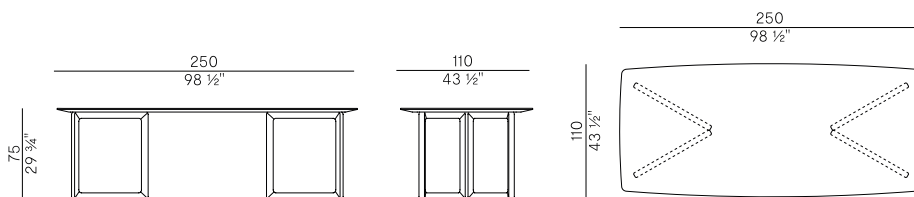

Collezione Opus \
Opus collection

Tavolo con base componibile in massello di frassino o noce Canaletto. Piano in marmo, frassino o noce Canaletto disponibili in versione quadrata, a botte in due dimensioni o circolare. Finiture di collezione.

Table with modular base in solid ash wood or Canaletto walnut. Top in marble, ash wood or Canaletto walnut available in the square version, barrel version in two dimensions, or circular version. Finishes as per collection.

953/OC

tavolo base componibile \ modular base table

893/TC

tavolo base componibile \ modular base table

893/TR

tavolo base componibile \ modular base table

893/TR

tavolo base componibile \ modular base table