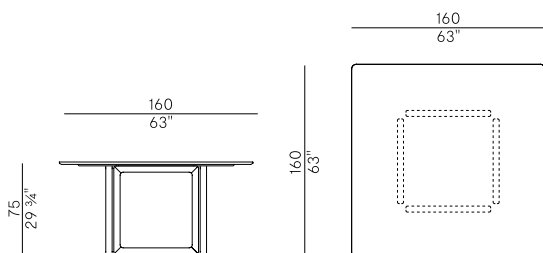

Collezione Opus \
Opus collection

Tavolo con base componibile in massello di frassino o noce Canaletto. Piano in marmo, frassino o noce Canaletto disponibili in versione quadrata, a botte in due dimensioni o circolare. Finiture di collezione.

Table with modular base in solid ash wood or Canaletto walnut. Top in marble, ash wood or Canaletto walnut available in the square version, barrel version in two dimensions, or circular version. Finishes as per collection.

953/OC

tavolo base componibile \ modular base table