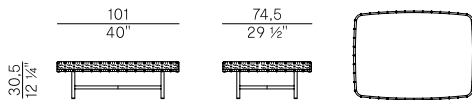

Ropu, 888/TBC
tavolino \ coffee table

888/CQR
pouf \ pouf