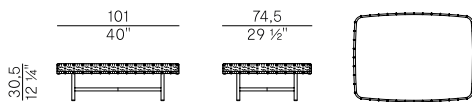

888/CQR
pouf \ pouf