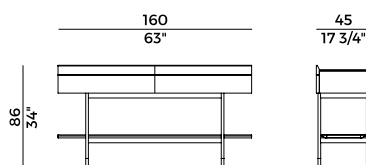

870/CS

consolle \ console