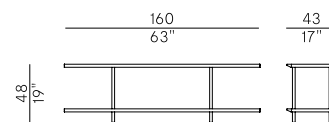

870/MB
libreria autoportante \ freestanding bookcase