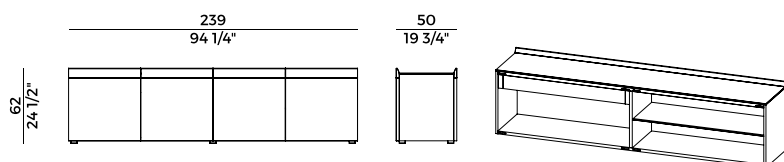

884/MB2
madia \ sideboard