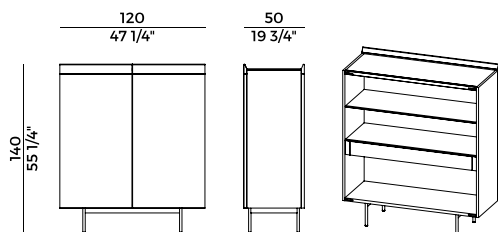

Family of storage furniture. Cabinet and sideboards with ash wood or Canaletto walnut structure.

Sideboard with 3 or 4 doors, with legs in two heights in bronzed brass. Upper top in marble, ash wood, Canaletto walnut or black back painted tempered glass. Inside black tempered glass shelves and, on request, optional drawers.