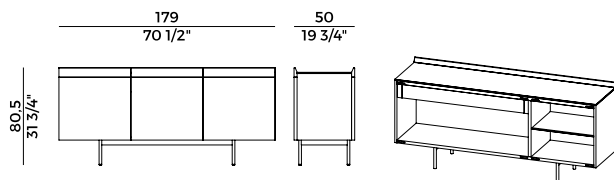

884/MB1-180
madia \ sideboard