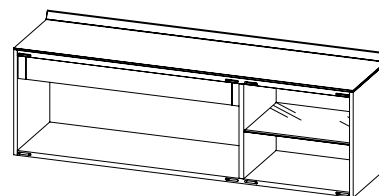

Informazioni tecniche \ *Technical information*

Descrizione tecnica \ *Technical description*

Madia a 3 ante con struttura in frassino o noce Canaletto. Piano superiore in marmo, frassino, noce Canaletto o vetro retro verniciato nero temperato. All'interno ripiani in vetro nero temperato e, su richiesta, cassetti opzionali.

Sideboards with 3 doors and ash wood or Canaletto walnut structure. Upper top in marble, ash wood, Canaletto walnut or black back painted tempered glass. Inside black tempered glass shelves and, on request, optional drawers.

Dimensioni \ *Dimensions*

Imballaggi \ *Packaging*

PACKAGING

wood 2 box = m³ 0.08

glass 3 box = m³ 0.19

marble 1 box = m³ 1.13

wood gross weight - Kg 98

glass gross weight - Kg 124

marble gross weight - Kg 168

DRAWER'S PACKAGING

1 box = m³ 0.10

gross weight - Kg 8