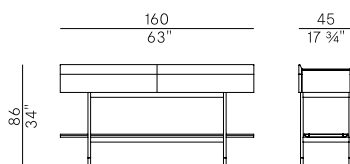

870/CS
consolle \ console