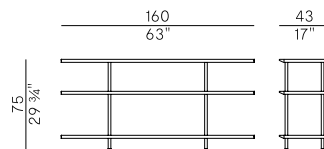

870/MS
libreria autoportante \ freestanding bookcase