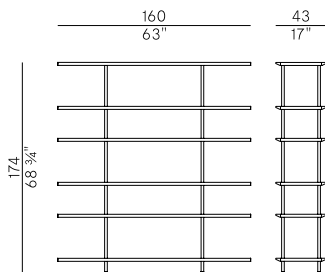

- Struttura in ottone brunito con piedini in antracite goffrato.
- Struttura in antracite goffrato con piedini in ottone brunito.

Disponibili cassetti opzionali.

Consolle con due cassetti. Parte superiore e ripiano inferiore in frassino o noce Canaletto impiallacciato e bordi superiori in legno massello. Top disponibili in marmo, vetro retro verniciato nero temperato, frassino e noce Canaletto. Struttura in metallo disponibile in due finiture:

- Struttura in ottone brunito con piedini in antracite goffrato.
- Struttura in antracite goffrato con piedini in ottone brunito.

Finiture di collezione.

Family of consoles and bookshelves
composed as follows:

Self-supporting bookshelves, in three heights, with 6, 3 or 2 shelves in ash wood or Canaletto walnut and solid wood edges. Metal structure available in two finishes:

- Bronzed brass structure with embossed anthracite feet.
- Embossed anthracite structure with bronzed brass feet.

Optional drawers available.

Console with two drawers. Top and bottom shelf in ash wood or veneered Canaletto walnut and upper edges in solid wood. Top available in marble, tempered black back painted glass, ash wood and Canaletto walnut.

Metal structure available in two finishes:

- Bronzed brass structure with embossed anthracite feet.
- Embossed anthracite structure with bronzed brass feet.

Finishes as per collection.

870/ML
libreria autoportante \ freestanding bookcase