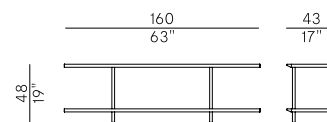

870/MB
libreria autoportante \ freestanding bookcase