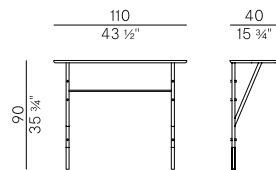

889/CS
consolle a parete \ wall console