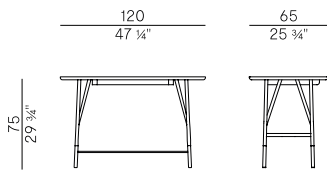

Collezione Wood_Y\
Wood_Y collection

Famiglia così composta:

- Scrivania con base e piano in massello di frassino e noce canaletto. Tondini e dettagli delle teste delle viti in metallo con finitura ottone brunito. Cassetto sotto piano nella stessa finitura del mobile.

- Consolle autoportante con base e piano in massello di frassino e noce canaletto. Tondini e dettagli delle teste delle viti in metallo con finitura ottone brunito.

- Consolle a parete con base e piano in massello di frassino e noce canaletto. Tondini e dettagli delle teste delle viti in metallo con finitura ottone brunito.

Finiture di collezione.

Family composed as follows:

- Writing desk with base and top in solid ash wood and Canaletto walnut. Rods and screwhead details in metal with bronzed brass finish.

Under-top drawer in the same finish as the furniture item.

- Self-supporting console with base and top in solid ash wood and Canaletto walnut. Rods and screwhead details in metal with bronzed brass finish.

- Wall console with base and top in solid ash wood and Canaletto walnut. Rods and screwhead details in metal with bronzed brass finish.

Finishes as per collection.

889/SCR
scrivania \ writing desk