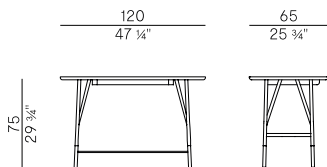

Collezione Wood_Y\
Wood_Y collection

Famiglia così composta:

- Scrivania con base e piano in massello di frassino e noce canaletto. Tondini e dettagli delle teste delle viti in metallo con finitura ottone brunito. Cassetto sotto piano nella stessa finitura del mobile.

- Consolle autoportante con base e piano in massello di frassino e noce canaletto. Tondini e dettagli delle teste delle viti in metallo con finitura ottone brunito.

- Consolle a parete con base e piano in massello di frassino e noce canaletto. Tondini e dettagli delle teste delle viti in metallo con finitura ottone brunito.

Finiture di collezione.

Family composed as follows:

- Writing desk with base and top in solid ash wood and Canaletto walnut. Rods and screwhead details in metal with bronzed brass finish.

Under-top drawer in the same finish as the furniture item.

- Self-supporting console with base and top in solid ash wood and Canaletto walnut. Rods and screwhead details in metal with bronzed brass finish.

- Wall console with base and top in solid ash wood and Canaletto walnut. Rods and screwhead details in metal with bronzed brass finish.

Finishes as per collection.

889/SCR
scrivania \ writing desk