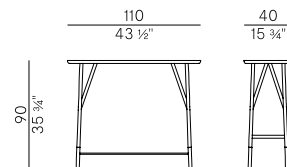

889/CSF
consolle \ console