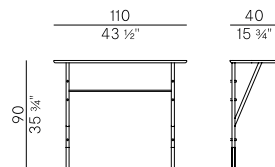

889/CS
consolle a parete \ wall console