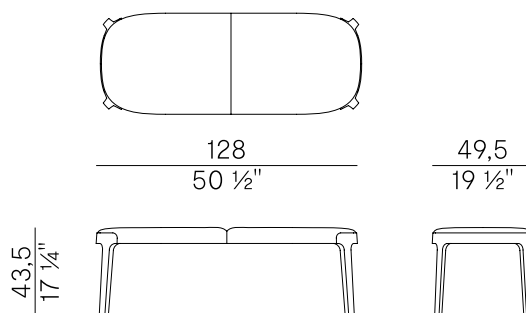

Informazioni tecniche \ Technical information

Descrizione tecnica \ Technical description

Panca imbottita in poliuretano espanso ignifugo. Struttura in massello di frassino o noce Canaletto. Finiture e rivestimenti di collezione.

Bench padded in fire retardant polyurethane foam. Structure in solid ash wood or Canaletto walnut. Finishes and covering as per collection.

Dimensioni \ Dimensions

Consumi stoffe \ Fabric and leather requirements

FABRIC / LEATHER REQUIREMENTS

	x1	x2
H 140	ml 0,75	ml 1,50
LEATHER	m² 1,50	

FABRIC / LEATHER REQUIREMENTS

	x1	x2
H 55 1/4"	yd 0,85	yd 1,70
LEATHER	ft² 17	

PACKAGING

1 x box = m³ 0.42
gross weight – Kg 20