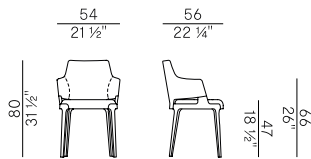

942/PB
poltroncina dining \ dining armchair