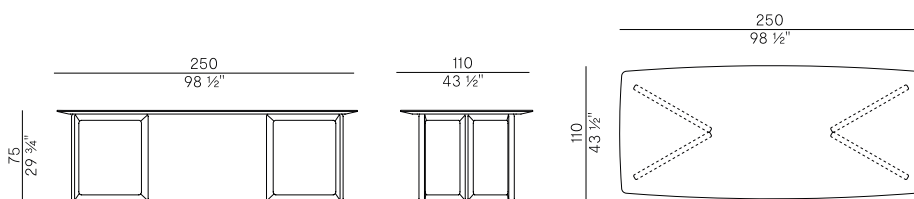

Collezione Opus \
Opus collection

Tavolo con base componibile in massello di frassino o noce Canaletto. Piano in marmo, frassino o noce Canaletto disponibili in versione quadrata, a botte in due dimensioni o circolare. Finiture di collezione.

Table with modular base in solid ash wood or Canaletto walnut. Top in marble, ash wood or Canaletto walnut available in the square version, barrel version in two dimensions, or circular version. Finishes as per collection.

953/OC

tavolo base componibile \ modular base table

893/TC

tavolo base componibile \ modular base table

893/TR

tavolo base componibile \ modular base table

893/TR

tavolo base componibile \ modular base table