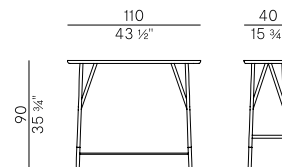

889/CSF
consolle \ console