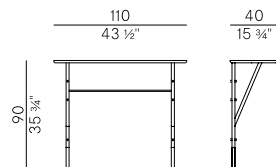

889/CS
consolle a parete \ wall console