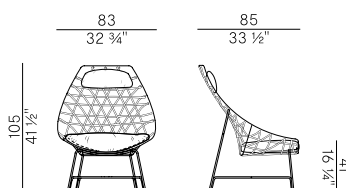

910/PLR
bergère \ bergère