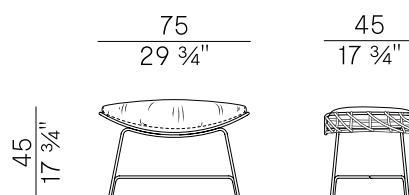

Informazioni tecniche \ Technical information

Descrizione tecnica \ Technical description

Poggiapiedi/pouf con struttura in tondino d'acciaio verniciato a polveri epossidiche finitura Aval o bianco goffrato, intrecciata a mano in fettuccia "Gassa" beige. Cuscino removibile e sfoderabile ed imbottito in poliuretano espanso ignifugo con rivestimento sigillante e fodera esterna nei tessuti outdoor a collezione. Finiture e rivestimenti di collezione.

Footrest/pouf with structure in epoxy powder coated steel rod in embossed Aval or white finish, hand-woven in beige "Gassa" ribbon. Cushion is removable and detachable and upholstered in fire-retardant polyurethane foam with sealing coating and external lining in the outdoor fabrics as per collection. Materials and coverings as per collection.

Dimensioni \ Dimensions

Consumi stoffe \ Fabric requirements

FABRIC REQUIREMENTS			
		x1	x2
	H 140	ml 0,80	ml 1,50

FABRIC REQUIREMENTS			
		x1	x2
	H 55 1/4"	yd 0,87	yd 1,64

PACKAGING

1 x box = m³ 0.25
gross weight – Kg 11