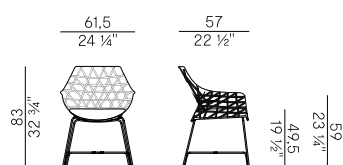

910/PR
poltroncina dining \ dining armchair