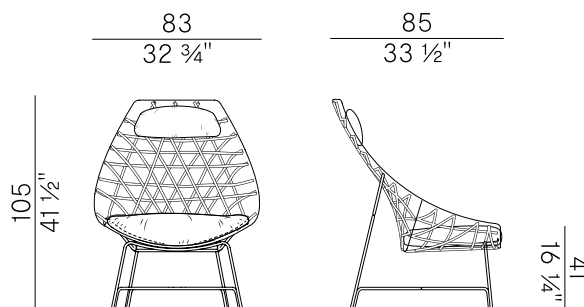

Informazioni tecniche \ Technical information

Descrizione tecnica \ Technical description

Bergère con struttura in tondino d'acciaio verniciato a polveri epossidiche finitura Aval o bianco goffrato, intrecciata a mano in fettuccia "Gassa" beige. Cuscino seduta e poggiatesta sono removibili e sfoderabili ed imbottiti in poliuretano espanso ignifugo con rivestimento sigillante e fodera esterna nei tessuti outdoor a collezione. Finiture e rivestimenti di collezione.

Bergère with structure in epoxy powder coated steel rod in embossed Aval or white finish, hand-woven in beige "Gassa" ribbon. Seat cushion and headrest are removable and detachable and upholstered in fire-retardant polyurethane foam with sealing coating and external lining in the outdoor fabrics as per collection. Materials and coverings as per collection.

Dimensioni \ Dimensions

Consumi stoffe \ Fabric requirements

FABRIC REQUIREMENTS			
		x1	x2
	H 140	ml 0,90	ml 1,70

FABRIC REQUIREMENTS			
		x1	x2
	H 55 1/4"	yd 1,00	yd 1,85

PACKAGING

1 x box = m³ 0.85
gross weight - Kg 21