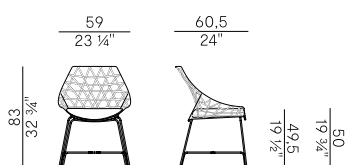

Collezione outdoor Cut \
Cut outdoor collection

Collezione costituita da sedia e poltroncina dining, bergère, poggiatesta/pouf e sgabelli a due altezze. Struttura in tondino d'acciaio verniciato a polveri epossidiche finitura Aval o bianco goffrato, intrecciata a mano in fettuccia "Gassa" beige. Cuscini removibili e sfoderabili, imbottiti in poliuretano espanso ignifugo con rivestimento sigillante e fodera esterna nei tessuti outdoor a collezione. Finiture e rivestimenti di collezione.

Collection composed of dining chair and armchair, bergère, footrest/pouf and two height stools. Structure in epoxy powder coated steel rod in embossed Aval or white finish, hand-woven in beige "Gassa" Ribbon. Cushions, removable and detachable, padded with fire retardant polyurethane foam with sealing coating and external lining in the outdoor fabrics as per collection. Materials and coverings as per collection.

910/R
sedia dining \ dining chair