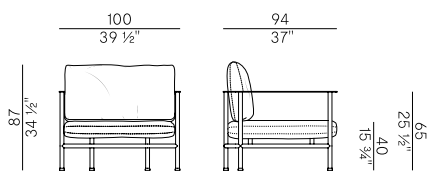

Collezione outdoor Elodie \
Elodie outdoor collection

Divano a due posti e poltrona lounge
con struttura in lamiera e tubo d'acciaio
verniciato goffrato antracite, bianco o Aval.
Imbottitura in poliuretano espanso ignifugo
con rivestimento sigillante. Cuscini dello
schienale e della seduta sfoderabili e staccabili
dalla struttura. I cuscini dello schienale sono
fissati con zip al sedile. I cuscini laterali sono
su richiesta. Rivestimenti di collezione.

Two-seater sofa and lounge armchair
with structure in anthracite, white or Aval
embossed painted steel tube. Padding
in fire retardant polyurethane foam with
sealing coating. Back and seat cushions
removable and detachable. The back
cushions are zipped to the seat. Side
cushions on request. Coverings as per
collection.

908/PL-OUT
poltrona lounge \ lounge armchair