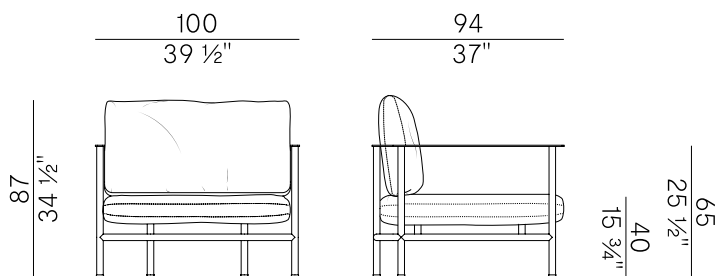

Dimensioni \ Dimensions

cuscini laterali \ side cushions

Consumi stoffe \ Fabric requirements

FABRIC REQUIREMENTS		
	x1	x2
 H 140	ml 3.00	ml 6.00

FABRIC REQUIREMENTS		
	x1	x2
 H 55 1/4"	yd 3,30	yd 6,60

PACKAGING