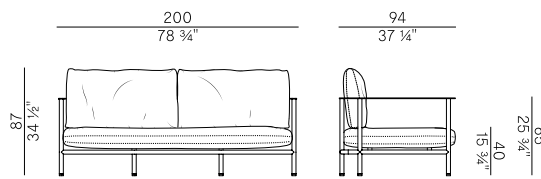

908/D-OUT
divano \ sofa