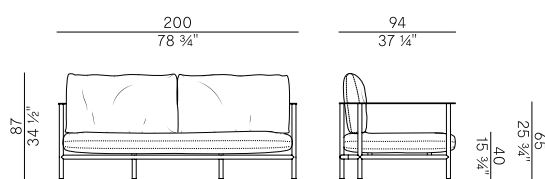

908/D-OUT
divano \ sofa