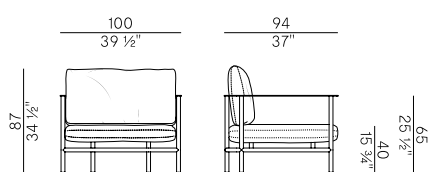

Collezione outdoor Elodie \
Elodie outdoor collection

Divano a due posti e poltrona lounge con struttura in lamiera e tubo d'acciaio verniciato goffrato antracite, bianco o Aval. Imbottitura in poliuretano espanso ignifugo con rivestimento sigillante. Cuscini dello schienale e della seduta sfoderabili e staccabili dalla struttura. I cuscini dello schienale sono fissati con zip al sedile. I cuscini laterali sono su richiesta. Rivestimenti di collezione.

Two-seater sofa and lounge armchair with structure in anthracite, white or Aval embossed painted steel tube. Padding in fire retardant polyurethane foam with sealing coating. Back and seat cushions removable and detachable. The back cushions are zipped to the seat. Side cushions on request. Coverings as per collection.

908/PL-OUT
poltrona lounge \ lounge armchair