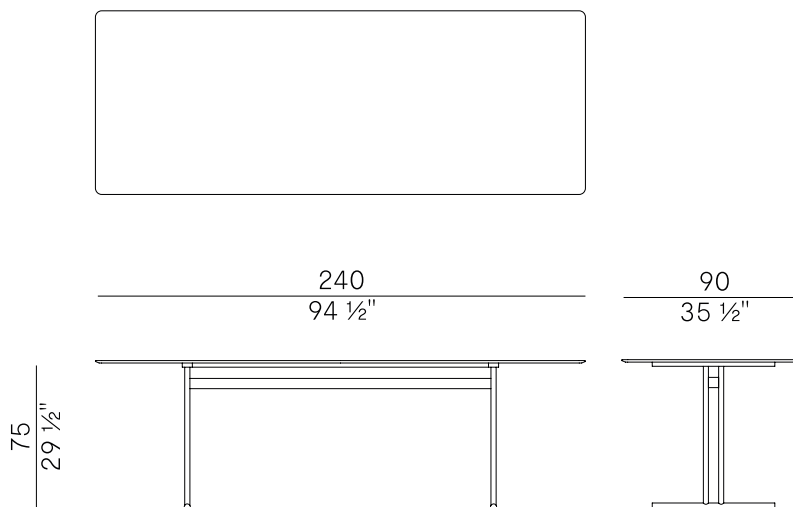

Informazioni tecniche \ Technical information

Descrizione tecnica \
Technical description

Tavolo rettangolare con base in metallo
verniciato antracite o Aval e piano in hpl.

Rectangular table with anthracite or Aval
lacquered metal base and hpl top.

Dimensioni \
Dimensions