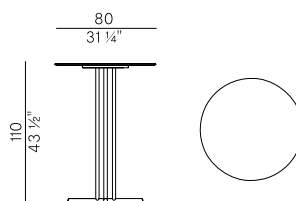

Finiture di collezione.

Collection of tables and bench, with anthracite or Aval lacquered metal base.

The collection is composed as follows:

- Bench with hpl seat.
- Table and high table with hpl round top.
- Rectangular table with hpl top.
- Coffee tables, in three heights, with top in hpl or natural stone.

Finishes as per collection.

955/TGC-OUT

tavolo \ table

955/TAC-OUT

tavolo alto \ high table

955/TR-OUT

tavolo \ table

955/O-OUT