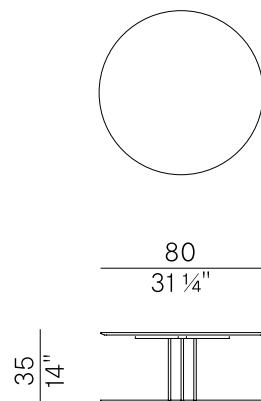

Informazioni tecniche \ Technical information

Descrizione tecnica \
Technical description

Tavolino con base in metallo verniciato
antracite o Aval e piano in hpl o pietra
naturale.

Coffee table with anthracite or Aval
lacquered metal base and top in hpl or
natural stone.

Dimensioni \
Dimensions