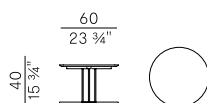

955/TBC-60-OUT

tavolino \ coffee table