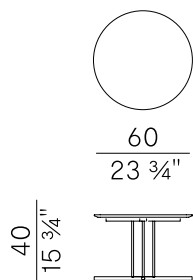

Informazioni tecniche \ Technical information

Descrizione tecnica \
Technical description

Tavolino con base in metallo verniciato
antracite o Aval e piano in hpl o pietra
naturale.

Coffee table with anthracite or Aval
lacquered metal base and top in hpl or
natural stone.

Dimensioni \
Dimensions