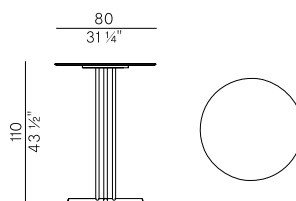

955/TAC-OUT

tavolo alto \ high table