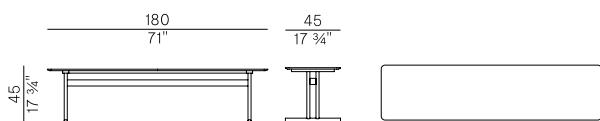

955/O-OUT

panca \ bench

tavolino \ coffee table

tavolino \ coffee table