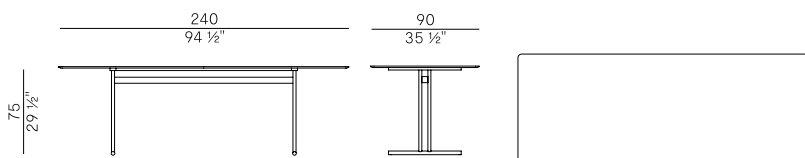

955/TR-OUT

tavolo \ table