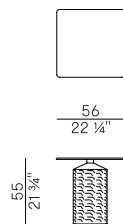

871/THQ-OUT
tavolino \ coffee table