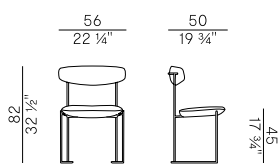

Collezione outdoor Keel \ Keel outdoor collection

Collezione costituita da sedia e poltroncina dining, poltrona lounge e sgabelli a due altezze. Struttura in tondino d'acciaio verniciato a polveri epossidiche per outdoor nelle finiture antracite, Aval e bianco perla, schienale in massello di iroko. Seduta imbottita in poliuretano espanso ignifugo. Rivestimenti di collezione.

Collection consisting of dining chair and armchair, lounge armchair and stools in two heights. Structure in anthracite, Aval or pearl white embossed steel rod for outdoor, backrest in solid iroko wood. Upholstered seat in fire retardant polyurethane foam. Coverings as per collection.

922-OUT
sedia dining \ dining chair