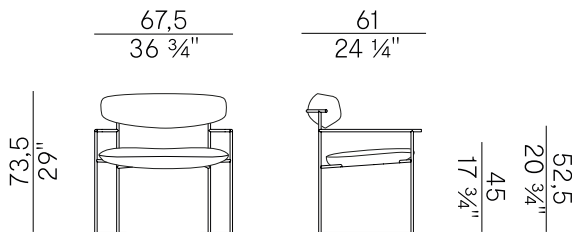

The Keel family, consisting of dining chair and dining armchair, armchair and two-height stools, was born from the research of the relationship between geometric rigor and organic sinuosity. Keel, which differs from the Keel Light collection for the fully upholstered seat, refers to the nautical world, representing the attempt to find the best balance between a linear structure in steel rod and support elements in solid ash wood with soft and sinuous shapes that have a very particular manufacturing process. Keel is available also in the indoor version in solid ash wood.

Dimensioni \ Dimensions

Consumi stoffe \ Fabric requirements

FABRIC REQUIREMENTS			
		x1	x2
	H 140	ml 0,95	ml 1,90

FABRIC REQUIREMENTS			
		x1	x2
	H 55 1/4"	yd 1,04	yd 2,08

PACKAGING

1 x box = m³ 0.35
gross weight - Kg 16