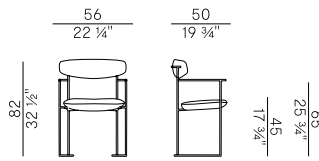

922/P-OUT
poltroncina dining \ dining armchair