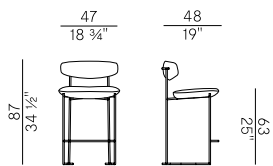

922/S-OUT
sgabello basso \ counter stool