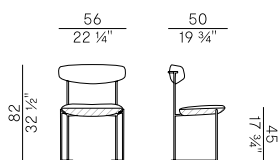

Collezione outdoor Keel Light \ Keel Light outdoor collection

Collezione costituita da sedia e poltroncina dining, poltrona e sgabelli a due altezze. Struttura in tondino di acciaio verniciato antracite, Aval o bianco perla goffrato. Schienale in massello di frassino e seduta imbottita in poliuretano espanso ignifugo con guscio sottostante rigido verniciato, nello stesso colore e goffatura fine del fusto. Finiture e rivestimenti di collezione.

Collection consisting of dining chair and dining armchair, armchair and two height stools. Structure in anthracite, Aval, or embossed pearl white painted steel rod. Backrest in solid ash wood and seat padded in fire retardant polyurethane foam with rigid underlying shell painted in the same color and fine embossing of the structure. Materials and coverings as per collection.

922/MB-OUT
sedia dining \ dining chair