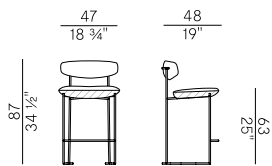

922/SMB-OUT
sgabello basso \ counterstool