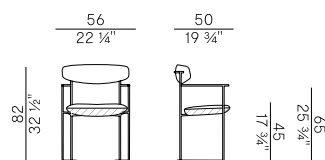

922/PMB-OUT
poltroncina dining \ dining armchair