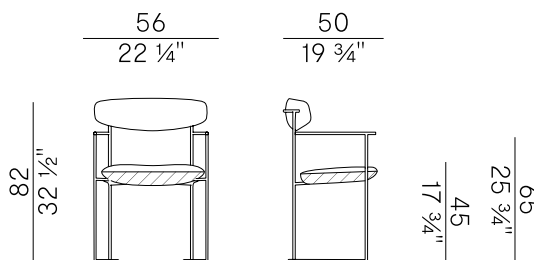

Informazioni tecniche \ Technical information

Descrizione tecnica \ Technical description

Poltroncina dining con struttura in tondino d'acciaio verniciato a polveri epossidiche per outdoor nelle finiture antracite, Aval e bianco perla. Schienale in massello di iroko. Seduta imbottita con guscio sottostante rigido verniciato acrilico per esterno, nello stesso colore e goffatura fine del fusto. Rivestimenti di collezione.

Dining armchair with structure in embossed metal rod painted with epoxy powders in anthracite, Aval and pearl white finishes. Backrest in solid iroko wood. Padded seat with rigid underlying shell, acrylic painted for outdoors, in the same color and fine embossing of the structure. Coverings as per collection.

Dimensioni \ Dimensions

Consumi stoffe \ Fabric requirements

FABRIC REQUIREMENTS		
	x1	x2
	H 140 ml 0,80	ml 1,60

FABRIC REQUIREMENTS		
	x1	x2
	H 55 1/4" yd 1,04	yd 2,08

PACKAGING

1 x box = m³ 0.31
gross weight - Kg 14