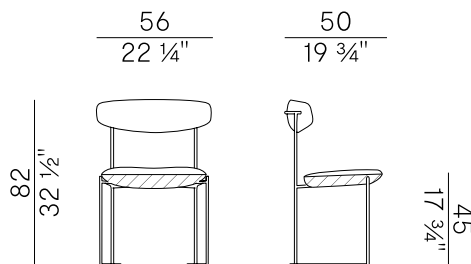

Dimensioni \ Dimensions

Consumi stoffe \ Fabric requirements

FABRIC REQUIREMENTS			
		x1	x2
	H 140	ml 0,80	ml 1,60

FABRIC REQUIREMENTS			
		x1	x2
	H 55 1/4"	yd 1,04	yd 2,08

PACKAGING

1 x box = m³ 0.31
gross weight - Kg 14