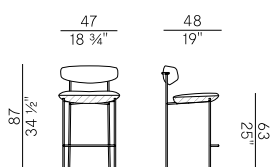

922/SMB-OUT
sgabello basso \ counterstool