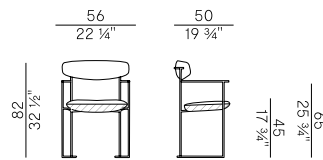

922/PMB-OUT
poltroncina dining \ dining armchair