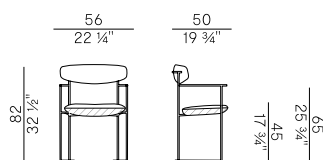

922/PMB-OUT
poltroncina dining \ dining armchair