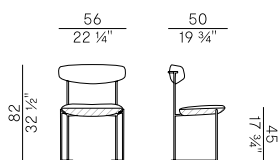

Collezione outdoor Keel Light \ Keel Light outdoor collection

Collezione costituita da sedia e poltroncina dining, poltrona lounge e sgabelli a due altezze. Struttura in tondino di acciaio verniciato antracite, Aval o bianco perla gofrato. Schienale in massello di frassino e seduta imbottita in poliuretano espanso ignifugo con guscio sottostante rigido verniciato, nello stesso colore e goffatura fine del fusto. Finiture e rivestimenti di collezione.

Collection consisting of dining chair and dining armchair, lounge armchair and two height stools. Structure in anthracite, Aval, or embossed pearl white painted steel rod. Backrest in solid ash wood and seat padded in fire retardant polyurethane foam with rigid underlying shell painted in the same color and fine embossing of the structure. Materials and coverings as per collection.

922/MB-OUT
sedia dining \ dining chair