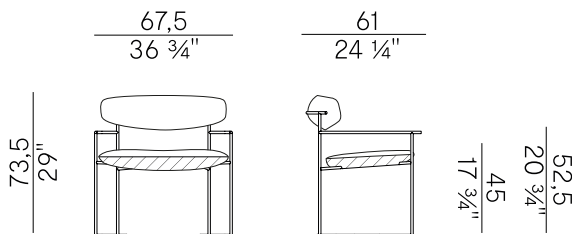

Informazioni tecniche \ Technical information

Descrizione tecnica \ Technical description

Poltrona lounge con struttura in tondino d'acciaio verniciato a polveri epossidiche per outdoor nelle finiture antracite, Aval e bianco perla. Schienale in massello di iroko. Seduta imbottita con guscio sottostante rigido verniciato acrilico per esterno, nello stesso colore e goffatura fine del fusto. Rivestimenti di collezione.

Lounge armchair with structure in embossed metal rod painted with epoxy powders in anthracite, Aval and pearl white finishes. Backrest in solid iroko wood. Padded seat with rigid underlying shell, acrylic painted for outdoors, in the same color and fine embossing of the structure. Coverings as per collection.

Dimensioni \ Dimensions

Consumi stoffe \ Fabric requirements

FABRIC REQUIREMENTS			
		x1	x2
	H 140	ml 0,95	ml 1,90

FABRIC REQUIREMENTS			
		x1	x2
	H 55 1/4"	yd 1,24	yd 2,48

PACKAGING

1 x box = m³ 0.35
gross weight - Kg 16