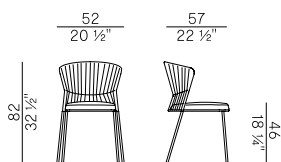

Collezione Ola \
Ola collection

Collezione di sedute composta da sedia e poltroncina dining impilabili, poltroncina dining, poltroncina pozzetto, poltrona, divano, sgabelli a due altezze e pouf con struttura in tondino di metallo verniciato a polvere per esterno interamente intrecciata a mano in fettuccia Fly. Gambe in inox AISI 316 verniciato. Cuscino seduta, removibile e sfoderabile, imbottito in poliuretano espanso ignifugo. Sottofodera impermeabile con cuciture sigillate. Fodera finale nei tessuti outdoor disponibili a collezione.

Collection made of stackable dining chair and dining armchair, dining armchair, tub chair, armchair, sofa, stools in two heights and pouf with structure in powder coated metal rod for outdoor use entirely hand-woven in Fly ribbon. Legs in painted AISI 316 stainless steel. Seat cushion, removable and detachable, padded with fire retardant polyurethane foam. Waterproof underlining with sealed seams and final lining in the outdoor coverings available as per collection.

923
sedia dining impilabile \ stackable dining chair

☞×4 con cuscino \ with cushion
☞×6 senza cuscino \ without cushion