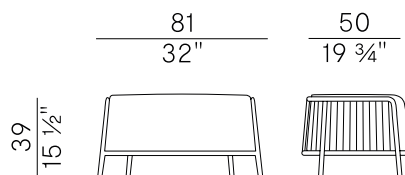

Dimensioni \ Dimensions

Consumi stoffe \ Fabric requirements

		FABRIC REQUIREMENTS	
		x1	x2
	H 140	ml 1,35	ml 2,70
	PACKAGING		
	1 x box = m ³ 0,60		

		FABRIC REQUIREMENTS	
		x1	x2
	H 55 1/4"	yd 1,48	yd 2,96