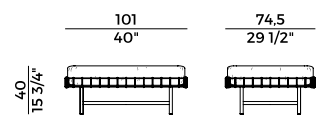

Ropu is also available in the indoor version.

888/TBC

tavolino \ coffee table

888/TBR

tavolino \ coffee table

888/CQR-OUT

pouf \ pouf