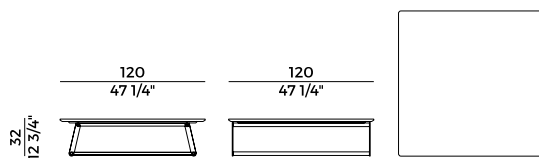

Collection composed of modular sofa, lounge chair, chaise longue, pouf, and coffee tables. Sofa, lounge chair, chaise longue, and pouf with structure in epoxy powder coated embossed anthracite steel tube for outdoor. Feet in AISI 316 stainless steel tube painted with epoxy powders for outdoor. Hand-woven backrest in anthracite padded braid. Padding in fire retardant polyurethane foam with sealing coating. The back and seat cushions are removable and detachable from the structure. Coverings as per collection. Coffee tables in two sizes with base in epoxy powder coated embossed anthracite steel tube for outdoor and top in waterproof ash, black oxide laminated porcelain or light grey natural stone.

960/TQ
tavolino \ coffee table