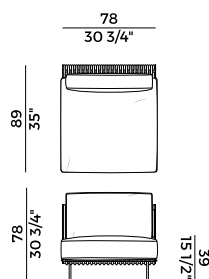

960/DM-78
modulo centrale \ central unit