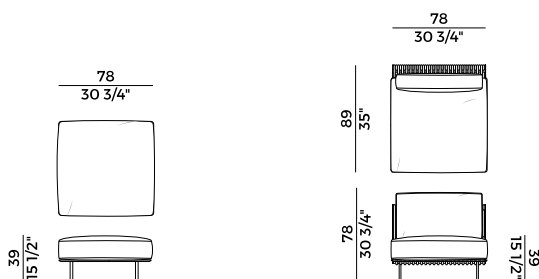

960/DM-78
modulo centrale \ central unit

960/O
pouf \ pouf